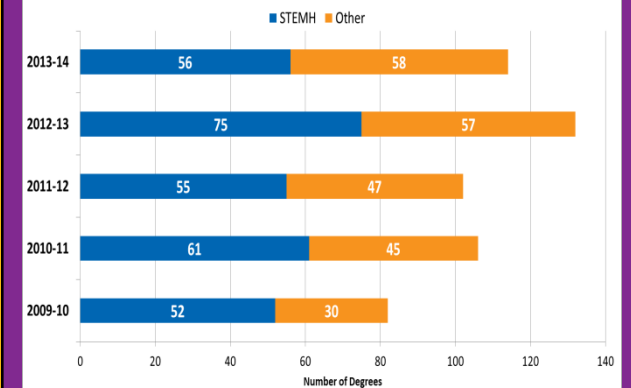

NMSU Data Snippets

Tuesday, August 12, 2014

At-Risk and STEMH Degrees and Certificates

For STEMH definition, please visit oia.nmsu.edu/resources/.

Degrees and Certificates Awarded, 1994-95 to 2013-14
NMSU-Las Cruces

*Includes 10 certificates in 1995-96; **Includes Education Specialist degree and graduate certificates
Note: Degree year has been adjusted to summer through spring for all semesters.

Degrees Awarded by At-Risk Status, 2009-10 to 2013-14
NMSU-Las Cruces

STEMH Bachelor Degrees Awarded, 2009-10 to 2013-14
NMSU-Las Cruces

STEMH Master's Degrees Awarded, 2009-10 to 2013-14
NMSU-Las Cruces

STEMH Doctorate Degrees Awarded, 2009-10 to 2013-14
NMSU-Las Cruces

At-Risk and STEMH Degrees and Certificates