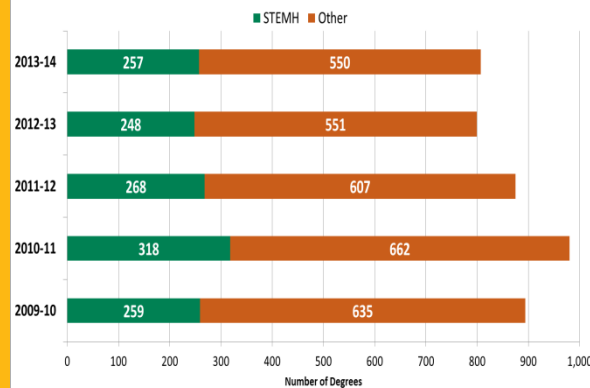

NMSU Data Snippets

Tuesday, August 12, 2014

At-Risk and STEMH Degrees and Certificates

For STEMH definition, please visit oia.nmsu.edu/resources/.

Degrees and Certificates Awarded, 1994-95 to 2013-14
NMSU-Las Cruces

*Includes 10 certificates in 1995-96; **Includes Education Specialist degree and graduate certificates
Note: Degree year has been adjusted to summer through spring for all semesters.

Degrees Awarded by At-Risk Status, 2009-10 to 2013-14
NMSU-Las Cruces

STEMH Bachelor Degrees Awarded, 2009-10 to 2013-14
NMSU-Las Cruces

STEMH Master's Degrees Awarded, 2009-10 to 2013-14
NMSU-Las Cruces

STEMH Doctorate Degrees Awarded, 2009-10 to 2013-14
NMSU-Las Cruces

At-Risk and STEMH Degrees and Certificates