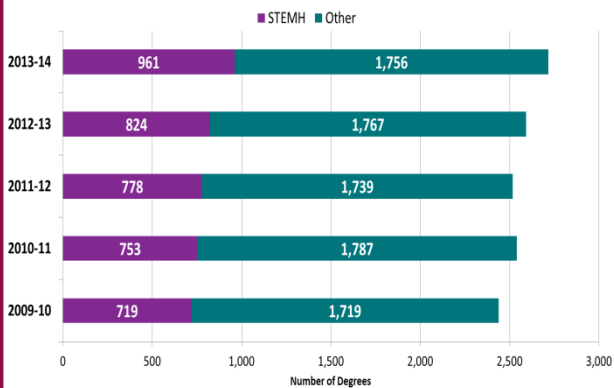

STEMH Bachelor Degrees Awarded, 2009-10 to 2013-14
NMSU-Las Cruces