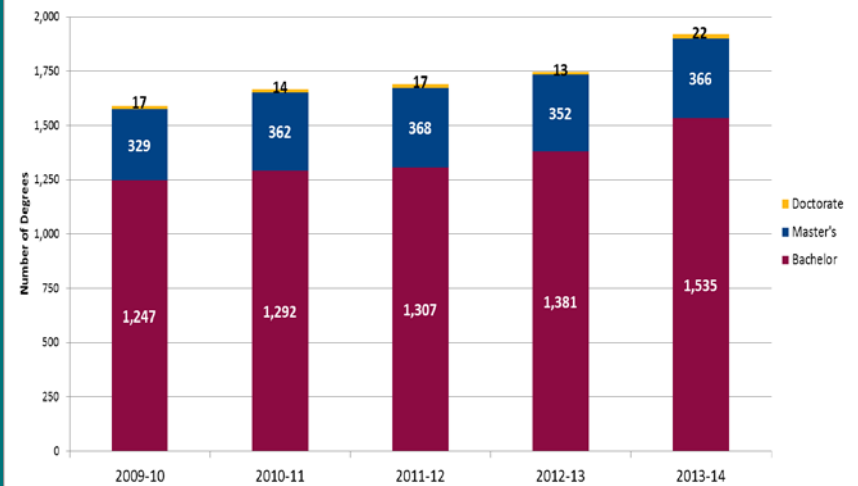

NMSU Data Snippets

Tuesday, August 12, 2014

At-Risk and STEMH Degrees and Certificates

For STEMH definition, please visit oia.nmsu.edu/resources/.

Degrees and Certificates Awarded, 1994-95 to 2013-14
NMSU-Las Cruces

*Includes 10 certificates in 1995-96; **Includes Education Specialist degree and graduate certificates
Note: Degree year has been adjusted to summer through spring for all semesters.

Degrees Awarded by At-Risk Status, 2009-10 to 2013-14
NMSU-Las Cruces