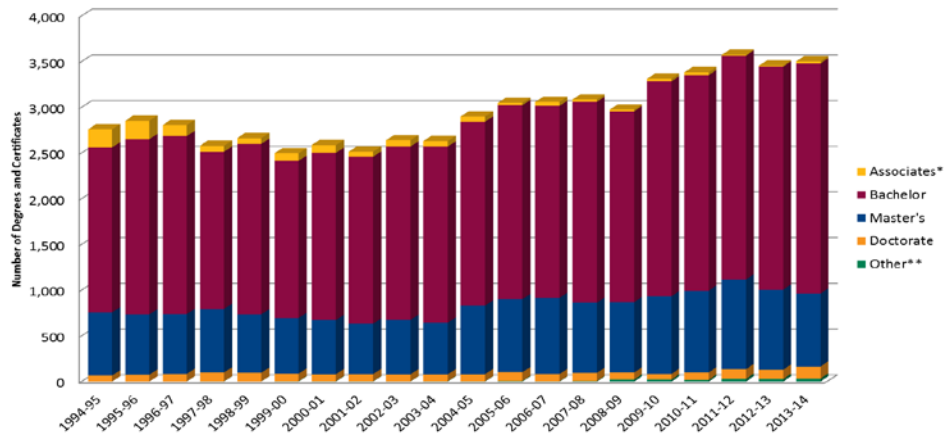

NMSU Data Snippets

Tuesday, August 12, 2014

At-Risk and STEMH Degrees and Certificates

For STEMH definition, please visit oia.nmsu.edu/resources/.

Degrees and Certificates Awarded, 1994-95 to 2013-14
NMSU-Las Cruces

*Includes 10 certificates in 1995-96; **Includes Education Specialist degree and graduate certificates
Note: Degree year has been adjusted to summer through spring for all semesters.

Degrees Awarded by At-Risk Status, 2009-10 to 2013-14
NMSU-Las Cruces