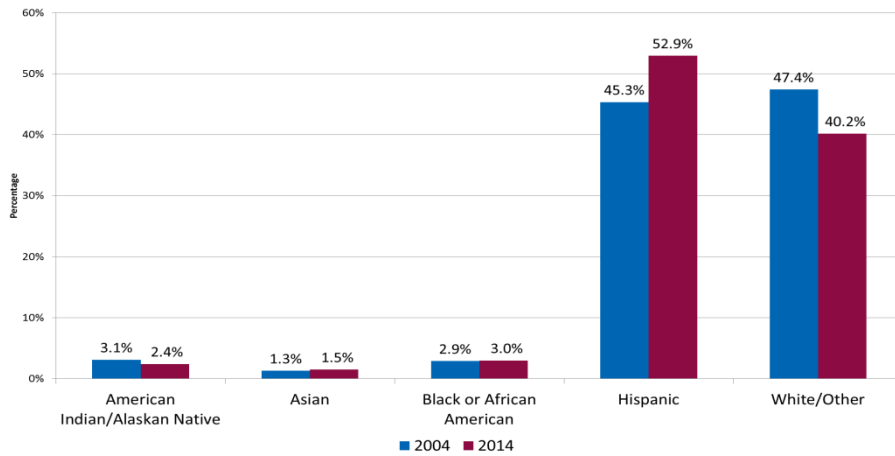

## Student and Employee Diversity – Las Cruces Campus

Percentage of Undergraduate Student Enrollment by Race/Ethnicity  
Fall 2004 and Fall 2014  
NMSU-Las Cruces

Percentage of Graduate Student Enrollment by Race/Ethnicity  
Fall 2004 and Fall 2014  
NMSU-Las Cruces