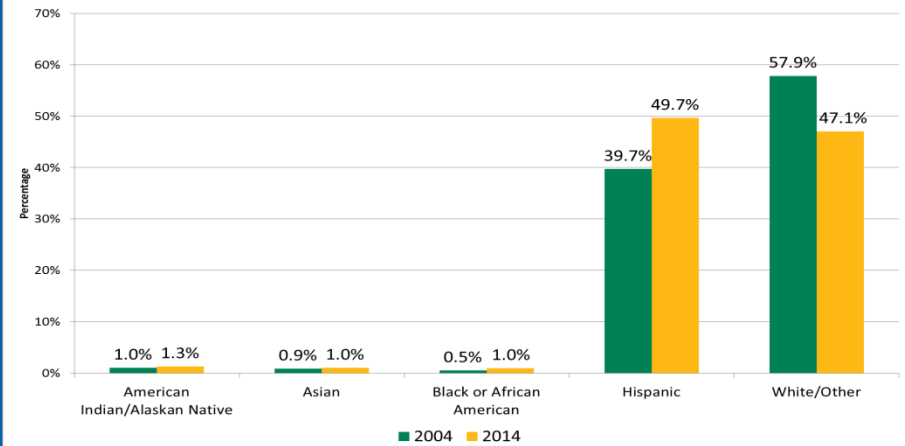

## Student Diversity – Branch Campuses

Percentage of Undergraduate Student Enrollment by Race/Ethnicity  
Fall 2004 and Fall 2014  
NMSU-Alamogordo

Percentage of Undergraduate Student Enrollment by Race/Ethnicity  
Fall 2004 and Fall 2014  
NMSU-Carlsbad