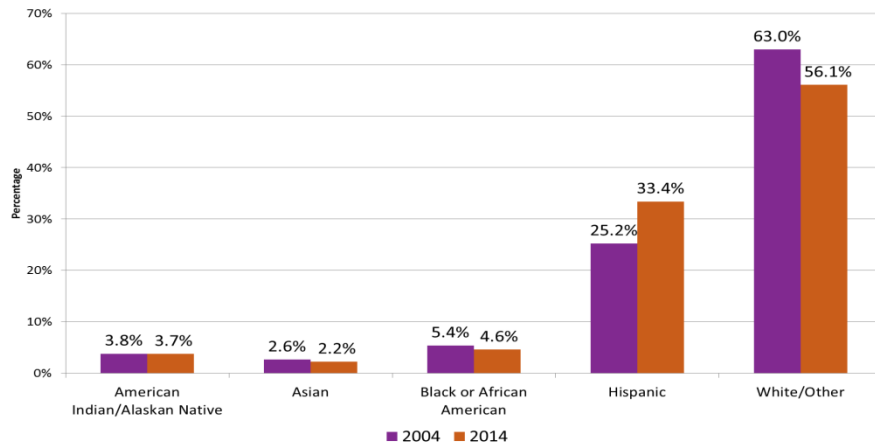

NMSU Data Snippets

Tuesday, March 10, 2015

Student Diversity – Branch Campuses

Percentage of Undergraduate Student Enrollment by Race/Ethnicity
Fall 2004 and Fall 2014
NMSU-Alamogordo