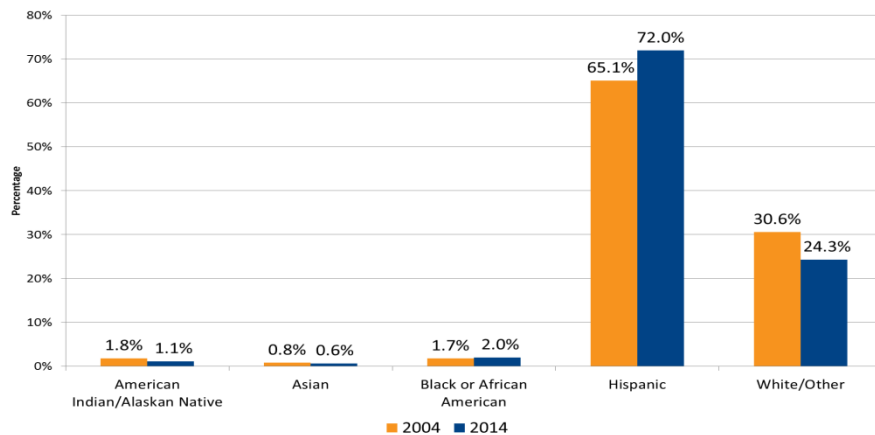

Percentage of Undergraduate Student Enrollment by Race/Ethnicity
Fall 2004 and Fall 2014
NMSU-Doña Ana