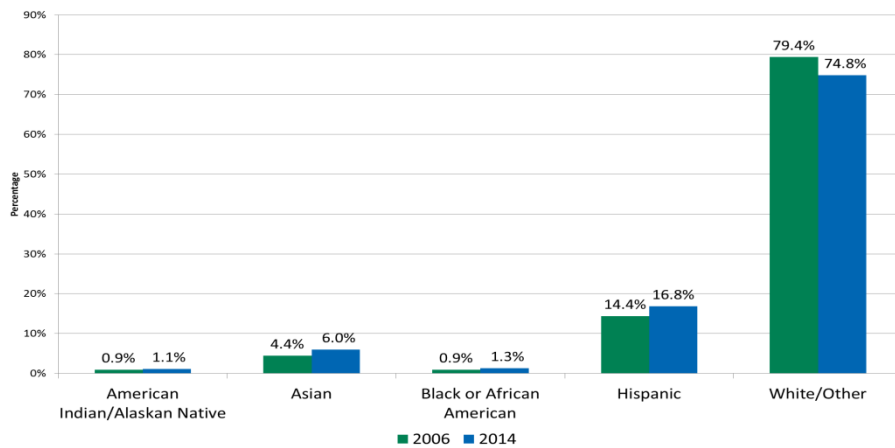

Percentage of Regular Faculty by Race/Ethnicity
Fall 2006 and Fall 2014
NMSU-Las Cruces