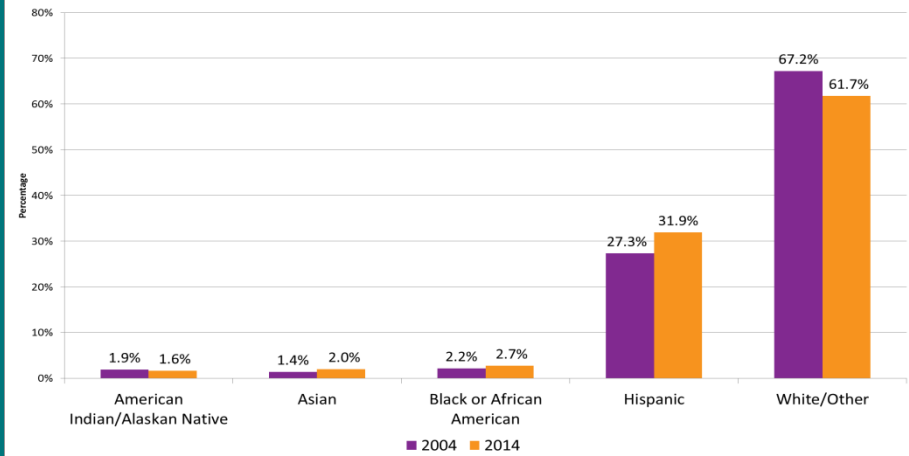

## Student and Employee Diversity – Las Cruces Campus

Percentage of Undergraduate Student Enrollment by Race/Ethnicity  
Fall 2004 and Fall 2014  
NMSU-Las Cruces

Percentage of Graduate Student Enrollment by Race/Ethnicity  
Fall 2004 and Fall 2014  
NMSU-Las Cruces