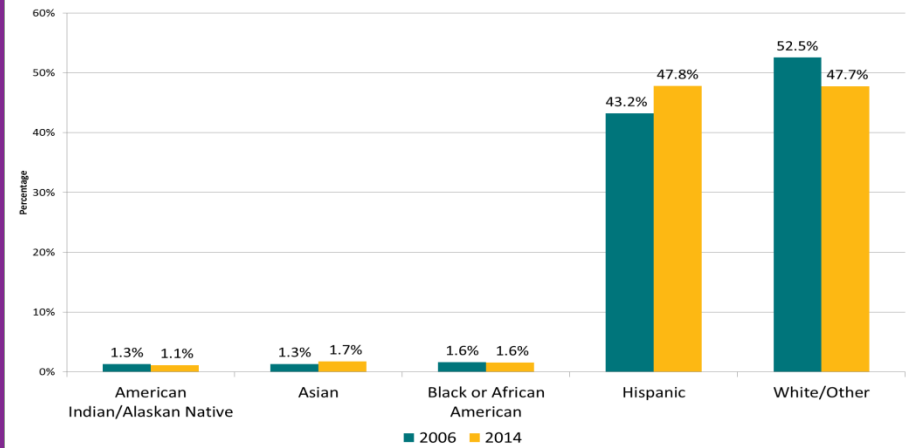

Percentage of Regular Staff by Race/Ethnicity
Fall 2006 and Fall 2014
NMSU-Las Cruces