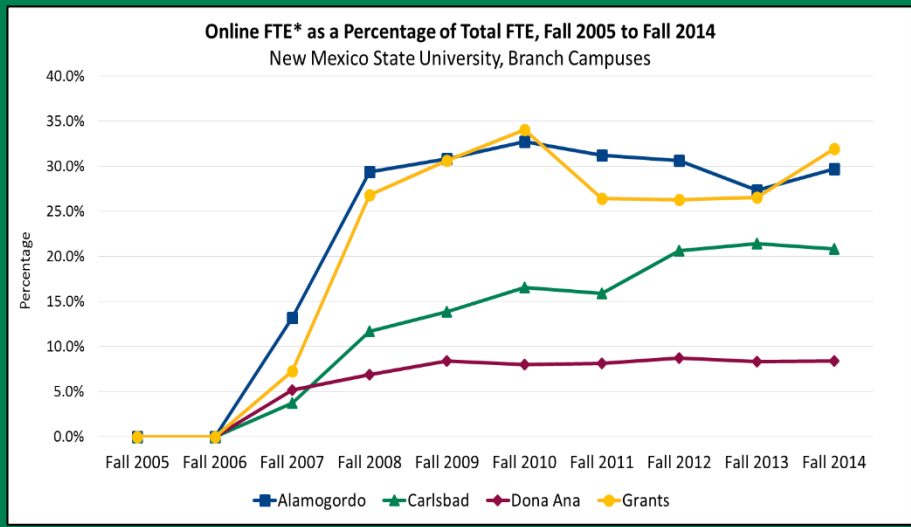

NMSU Data Snippets

Tuesday, November 10, 2015

Student Enrollment and Lottery Scholarship, Las Cruces Campus

*Based on SCH divided by 15 for undergraduate courses and divided by 12 for graduate courses

NMSU Data Snippets

Tuesday, November 10, 2015

Dual Credit and Online Student FTE

*Based on SCH divided by 15 for undergraduate courses