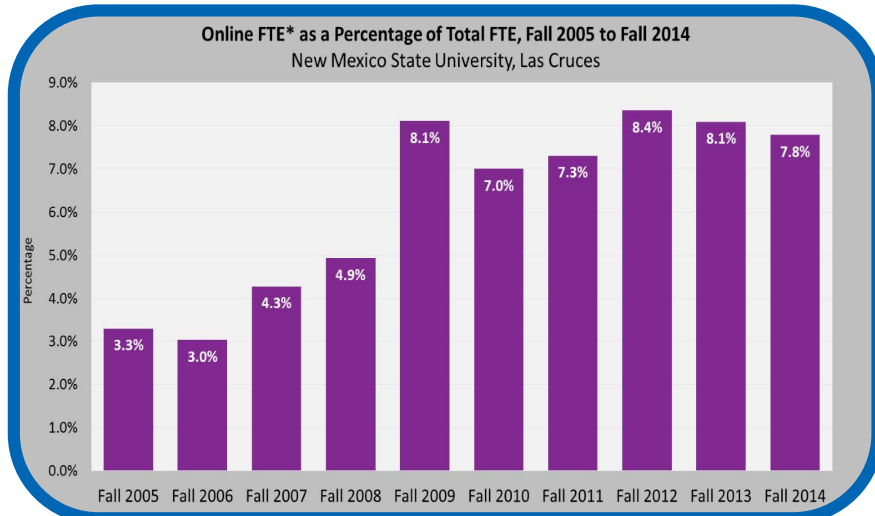

NMSU Data Snippets

Tuesday, November 10, 2015

Student Enrollment and Lottery Scholarship, Las Cruces Campus

*Based on SCH divided by 15 for undergraduate courses and divided by 12 for graduate courses

NMSU Data Snippets

Tuesday, November 10, 2015

Dual Credit and Online Student FTE

*Based on SCH divided by 15 for undergraduate courses