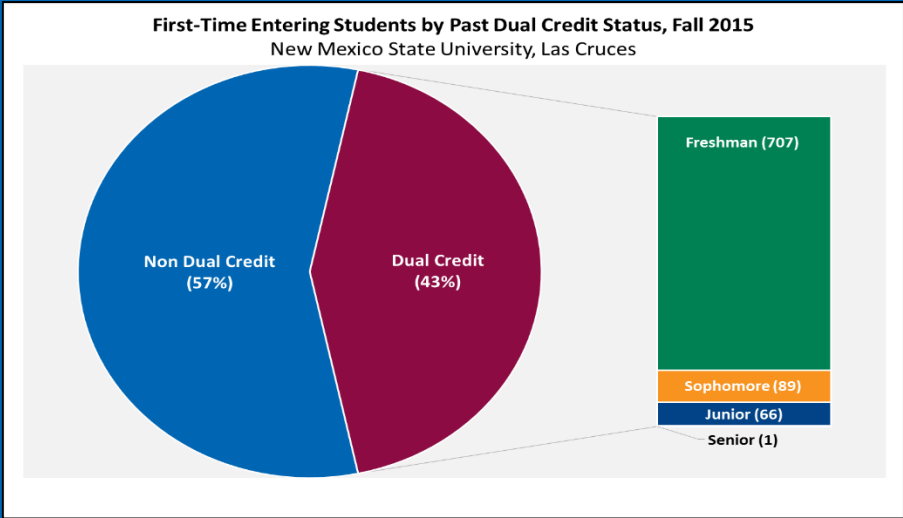

NMSU Data Snippets

Tuesday, November 10, 2015

Student Enrollment and Lottery Scholarship, Las Cruces Campus

*Based on SCH divided by 15 for undergraduate courses and divided by 12 for graduate courses

NMSU Data Snippets

Tuesday, November 10, 2015

Dual Credit and Online Student FTE

*Based on SCH divided by 15 for undergraduate courses