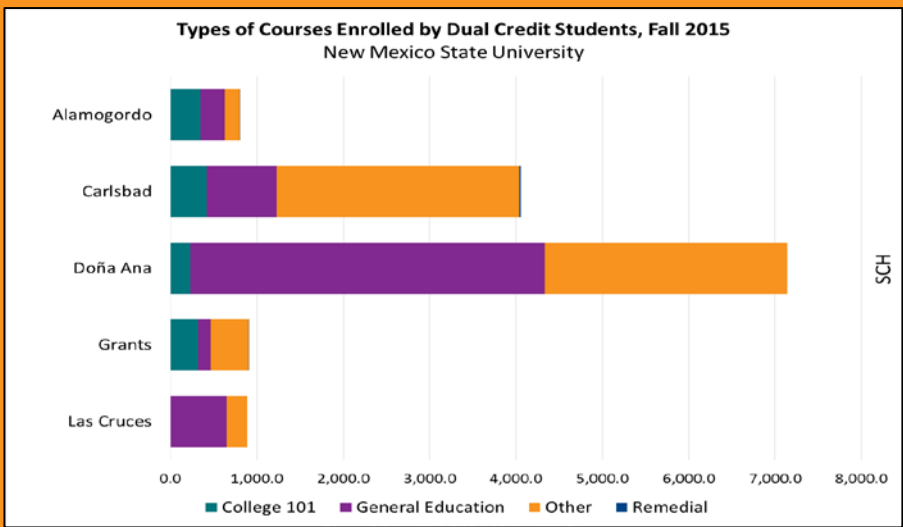

NMSU Data Snippets

Tuesday, November 10, 2015

Student Enrollment and Lottery Scholarship, Las Cruces Campus

*Based on SCH divided by 15 for undergraduate courses and divided by 12 for graduate courses

NMSU Data Snippets

Tuesday, November 10, 2015

Dual Credit and Online Student FTE

*Based on SCH divided by 15 for undergraduate courses