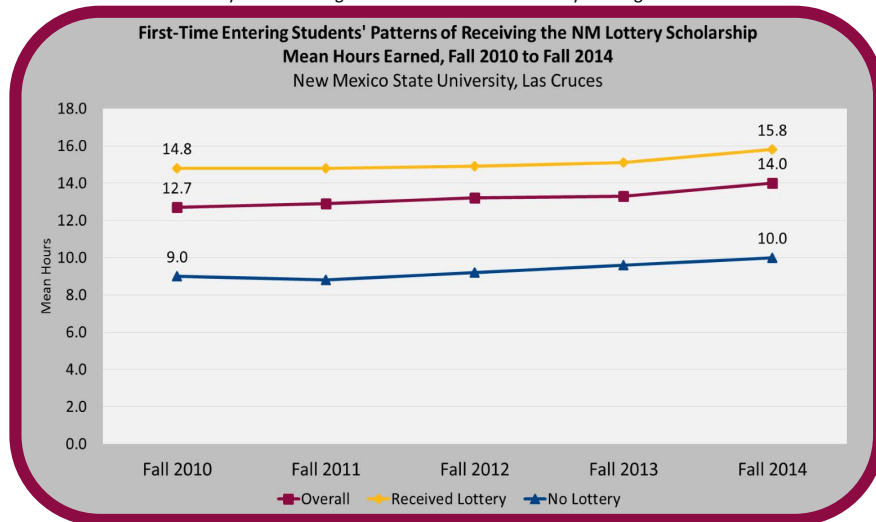

NMSU Data Snippets

Tuesday, November 10, 2015

Student Enrollment and Lottery Scholarship, Las Cruces Campus

*Based on SCH divided by 15 for undergraduate courses and divided by 12 for graduate courses

NMSU Data Snippets

Tuesday, November 10, 2015

Dual Credit and Online Student FTE

*Based on SCH divided by 15 for undergraduate courses