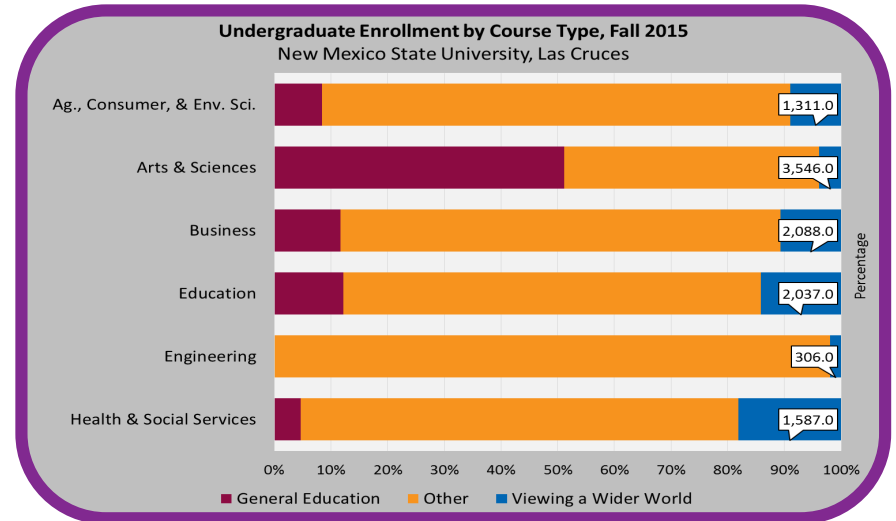

NMSU Data Snippets

Tuesday, November 10, 2015

Student Enrollment and Lottery Scholarship, Las Cruces Campus

*Based on SCH divided by 15 for undergraduate courses and divided by 12 for graduate courses

NMSU Data Snippets

Tuesday, November 10, 2015

Dual Credit and Online Student FTE

*Based on SCH divided by 15 for undergraduate courses