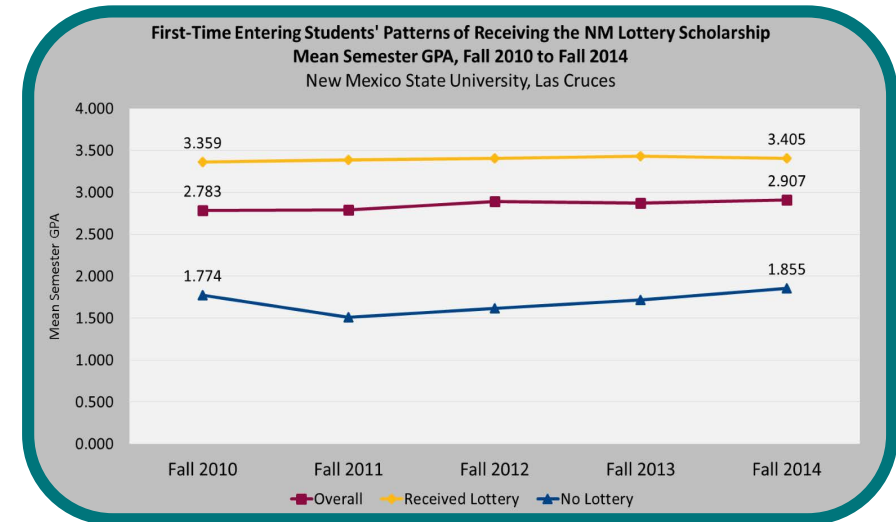

NMSU Data Snippets

Tuesday, November 10, 2015

Student Enrollment and Lottery Scholarship, Las Cruces Campus

*Based on SCH divided by 15 for undergraduate courses and divided by 12 for graduate courses

NMSU Data Snippets

Tuesday, November 10, 2015

Dual Credit and Online Student FTE

*Based on SCH divided by 15 for undergraduate courses