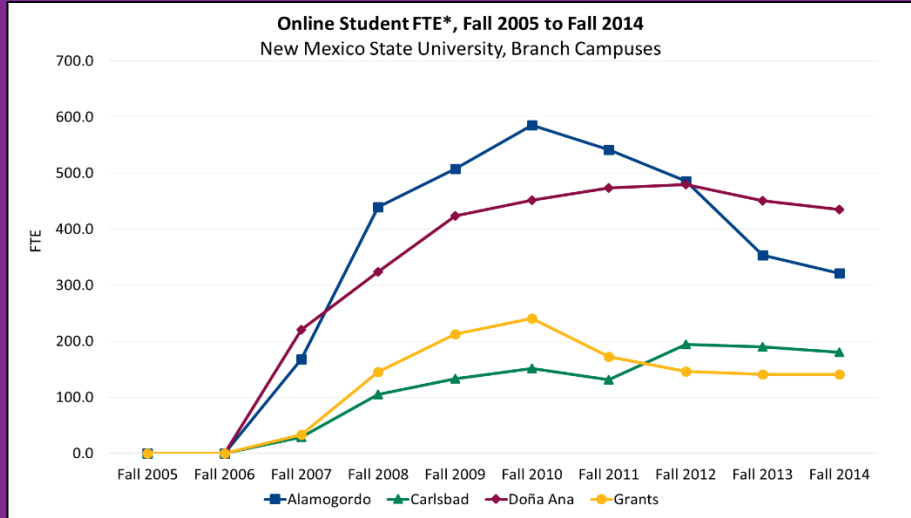

NMSU Data Snippets

Tuesday, November 10, 2015

Student Enrollment and Lottery Scholarship, Las Cruces Campus

*Based on SCH divided by 15 for undergraduate courses and divided by 12 for graduate courses

NMSU Data Snippets

Tuesday, November 10, 2015

Dual Credit and Online Student FTE

*Based on SCH divided by 15 for undergraduate courses