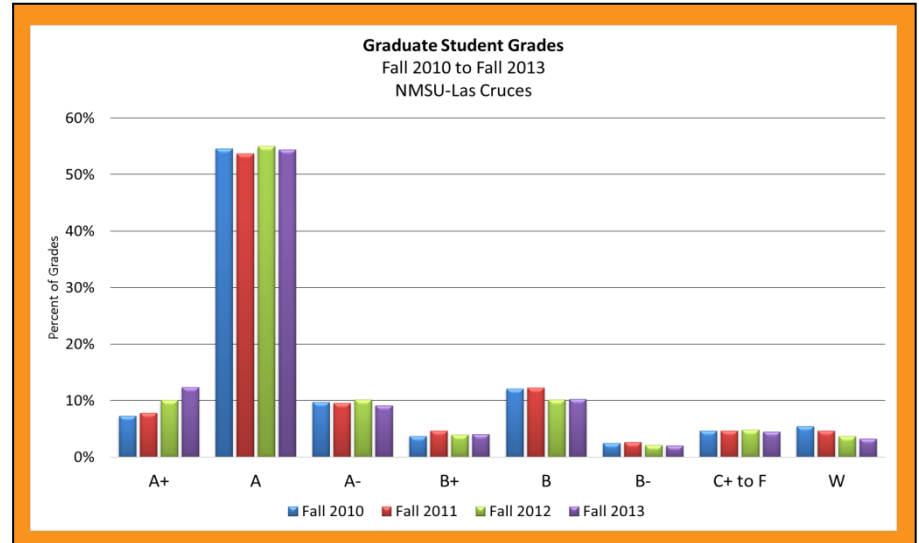

Student Grades and Financial Aid

Source: IPEDS Financial Aid Survey, 2013