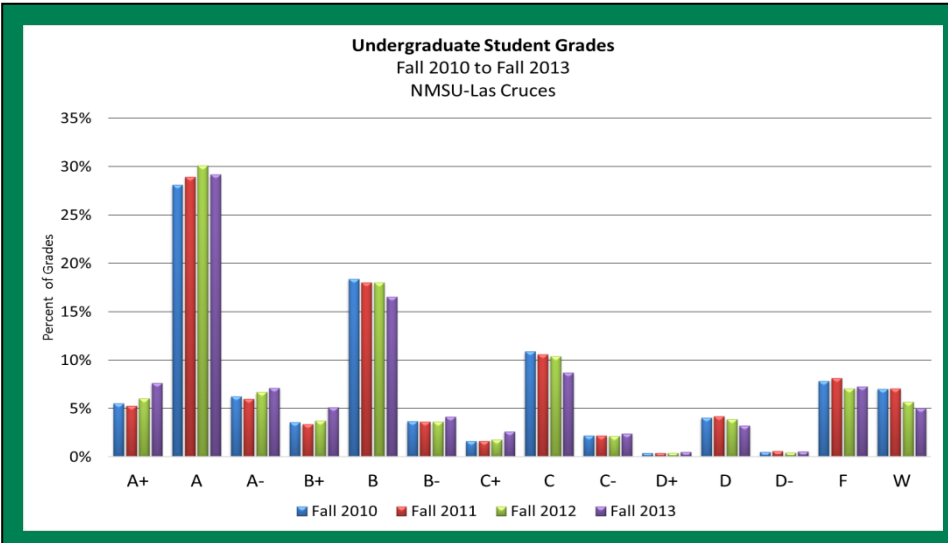

Student Grades and Financial Aid

Source: IPEDS Financial Aid Survey, 2013