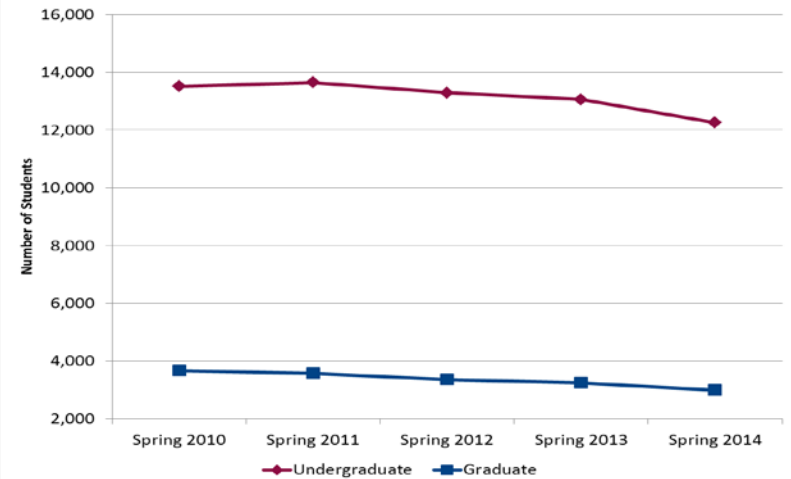

Region	N	%
NM In-State	1,399	73%
El Paso County	231	12%
Other U.S.	248	13%
International	40	2%

Undergraduate and Graduate Student Enrollment
Spring 2010 to Spring 2014
NMSU-Las Cruces