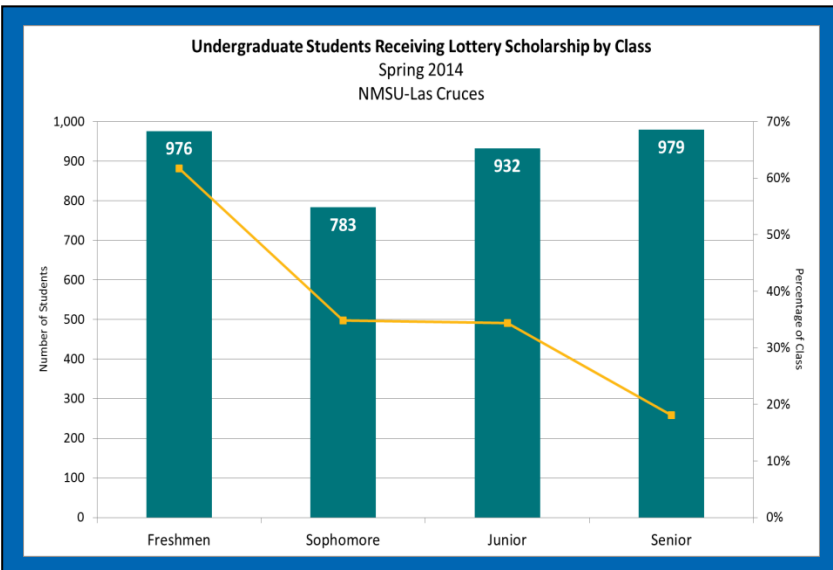

Student Grades and Financial Aid

Source: IPEDS Financial Aid Survey, 2013