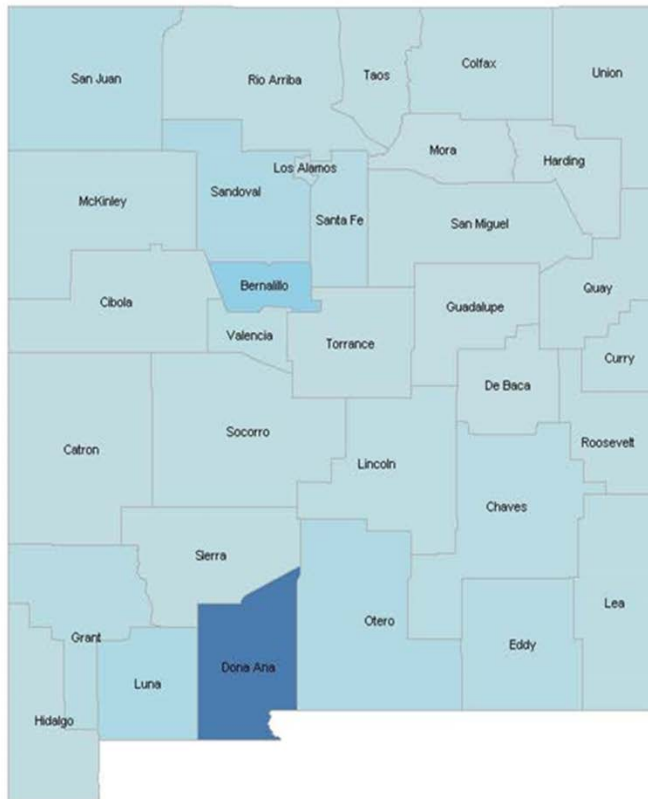

Student Enrollment

Residency of First-Time Entering Students by New Mexico County
 Fall 2013
 NMSU-Las Cruces

County	Number of Students
Bernillo	162
Catron	5
Chaves	26
Cibola	8
Colfax	15
Curry	13
De Baca	0
Dona Ana	651
Eddy	38
Grant	33
Guadalupe	4
Harding	1
Hidalgo	8
Lea	25
Lincoln	17
Los Alamos	23
Luna	64
McKinley	25
Mora	0
Otero	53
Quay	5
Rio Arriba	16
Roosevelt	7
San Juan	40
San Miguel	8
Sandoval	59
Santa Fe	34
Sierra	7
Socorro	14
Taos	7
Torrance	5
Union	5
Valencia	21