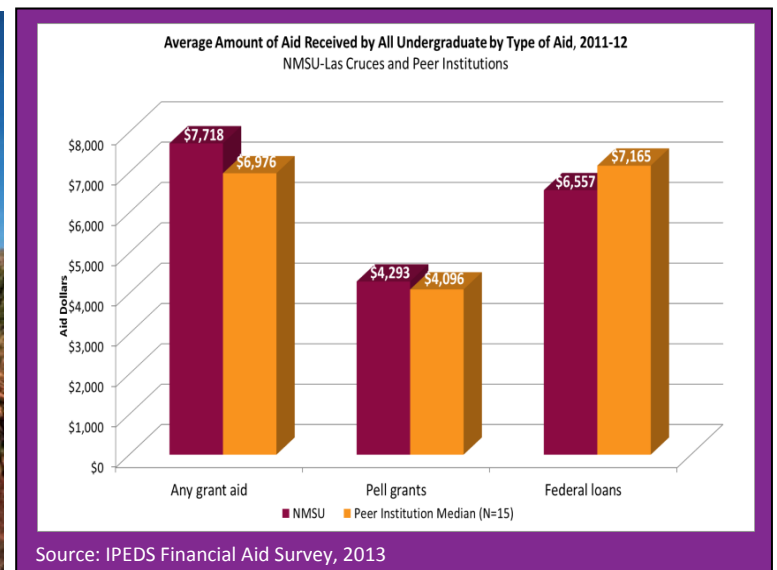

Region	N	%
NM In-State	1,399	73%
El Paso County	231	12%
Other U.S.	248	13%
International	40	2%

Undergraduate and Graduate Student Enrollment
 Spring 2010 to Spring 2014
 NMSU-Las Cruces

Students Enrolled on Campuses Other Than Students' Admitted Campus
 Spring 2012 to Spring 2014
 New Mexico State University

Student Grades and Financial Aid

Source: IPEDS Financial Aid Survey, 2013