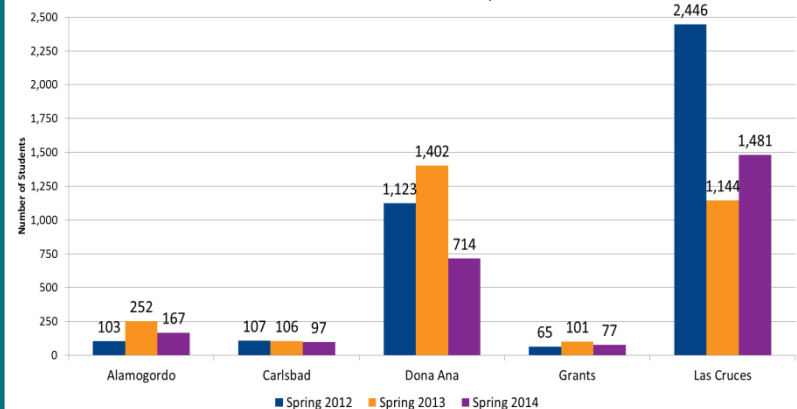

Students Enrolled on Campuses Other Than Students' Admitted Campus
Spring 2012 to Spring 2014
New Mexico State University