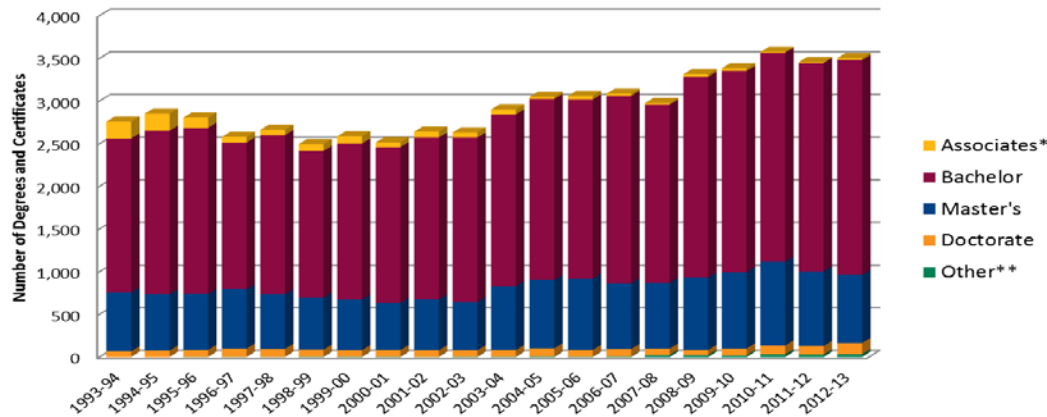

## Degrees and Certificates Overview

Degrees and Certificates Awarded, 1993-94 to 2012-13  
NMSU-Las Cruces

\* Includes 10 certificates in 1995-96

\*\* Includes Education Specialist degree and graduate certificates

Note: Degree year has been adjusted to summer through spring for all semesters.

Degrees and Certificates Awarded, 2003-04 to 2012-13  
NMSU Branch Campuses