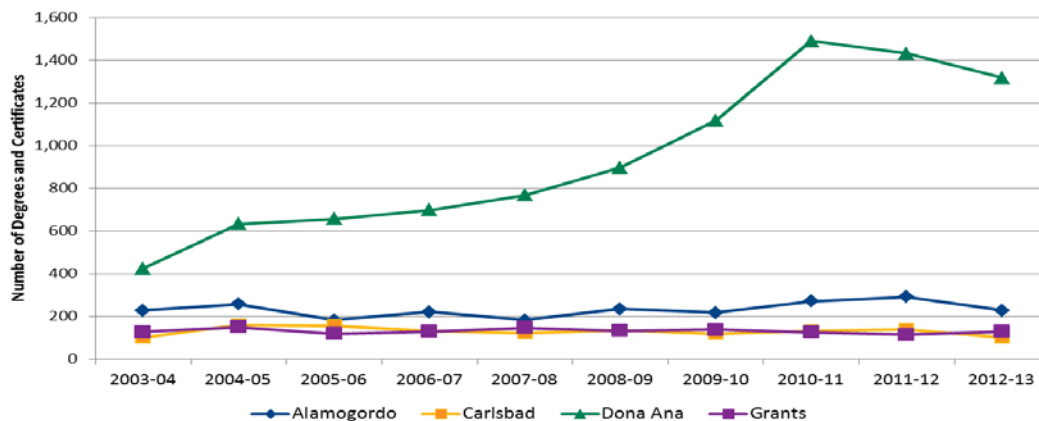

## Degrees and Certificates Overview

Degrees and Certificates Awarded, 1993-94 to 2012-13  
NMSU-Las Cruces

\* Includes 10 certificates in 1995-96

\*\* Includes Education Specialist degree and graduate certificates

Note: Degree year has been adjusted to summer through spring for all semesters.

Degrees and Certificates Awarded, 2003-04 to 2012-13  
NMSU Branch Campuses