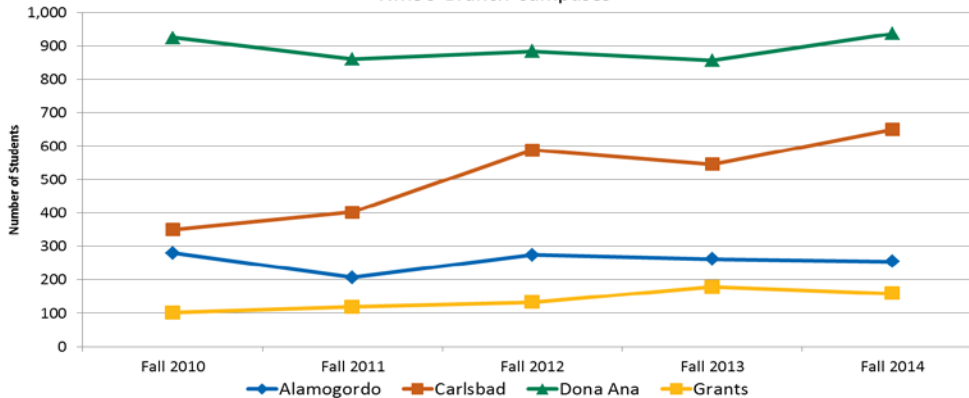

NMSU Data Snippets

Tuesday, October 14, 2014

Student Enrollment

Undergraduate Student Credit Hour Load
Fall 2013 and Fall 2014
NMSU-Las Cruces

New Undergraduate and Graduate Student Enrollment
Fall 2010 to Fall 2014
NMSU-Las Cruces

High School* Student Enrollment
Fall 2010 to Fall 2014
NMSU Branch Campuses

International Undergraduate and Graduate Student Enrollment
Fall 2010 to Fall 2014
NMSU-Las Cruces

*Includes students coded as early admit, dual credit, early college, and vocational