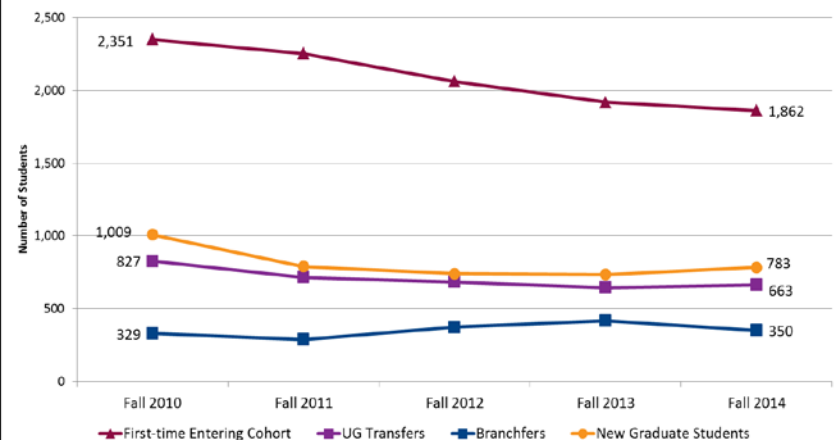

NMSU Data Snippets

Tuesday, October 14, 2014

Student Enrollment

Undergraduate Student Credit Hour Load
Fall 2013 and Fall 2014
NMSU-Las Cruces

New Undergraduate and Graduate Student Enrollment
Fall 2010 to Fall 2014
NMSU-Las Cruces

High School* Student Enrollment
Fall 2010 to Fall 2014
NMSU Branch Campuses

International Undergraduate and Graduate Student Enrollment
Fall 2010 to Fall 2014
NMSU-Las Cruces

*Includes students coded as early admit, dual credit, early college, and vocational