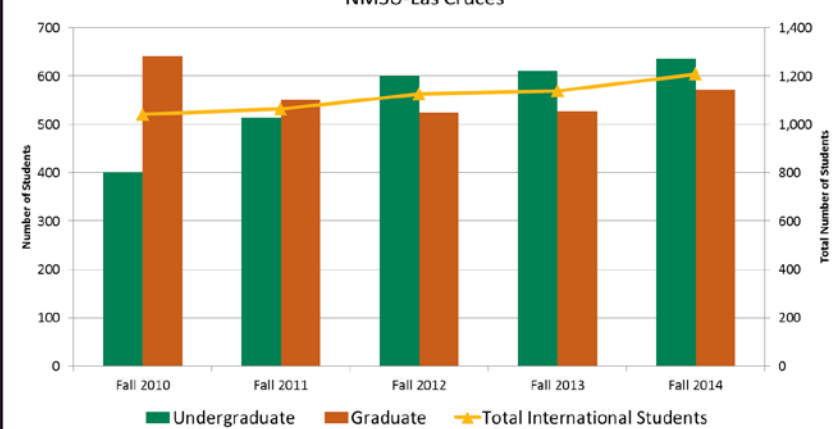

NMSU Data Snippets

Tuesday, October 14, 2014

Student Enrollment

Undergraduate Student Credit Hour Load
Fall 2013 and Fall 2014
NMSU-Las Cruces

New Undergraduate and Graduate Student Enrollment
Fall 2010 to Fall 2014
NMSU-Las Cruces

High School* Student Enrollment
Fall 2010 to Fall 2014
NMSU Branch Campuses

International Undergraduate and Graduate Student Enrollment
Fall 2010 to Fall 2014
NMSU-Las Cruces

*Includes students coded as early admit, dual credit, early college, and vocational