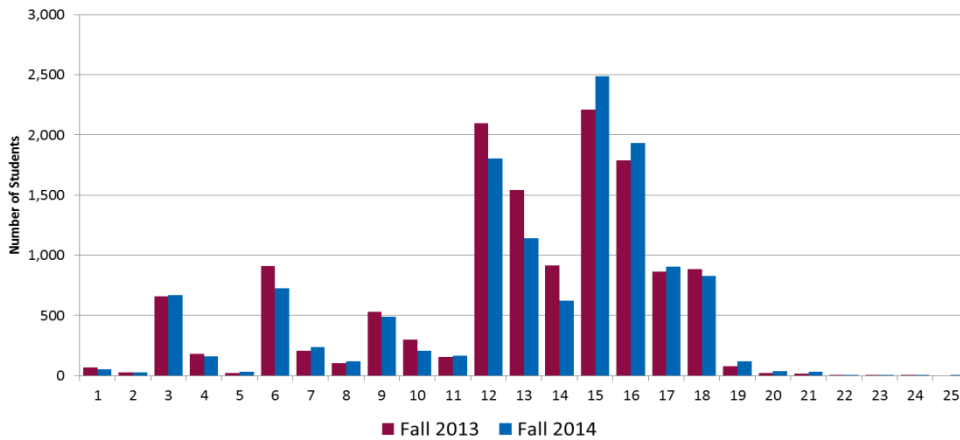

NMSU Data Snippets

Tuesday, October 14, 2014

Student Enrollment

Undergraduate Student Credit Hour Load
Fall 2013 and Fall 2014
NMSU-Las Cruces

New Undergraduate and Graduate Student Enrollment
Fall 2010 to Fall 2014
NMSU-Las Cruces

High School* Student Enrollment
Fall 2010 to Fall 2014
NMSU Branch Campuses

International Undergraduate and Graduate Student Enrollment
Fall 2010 to Fall 2014
NMSU-Las Cruces

*Includes students coded as early admit, dual credit, early college, and vocational