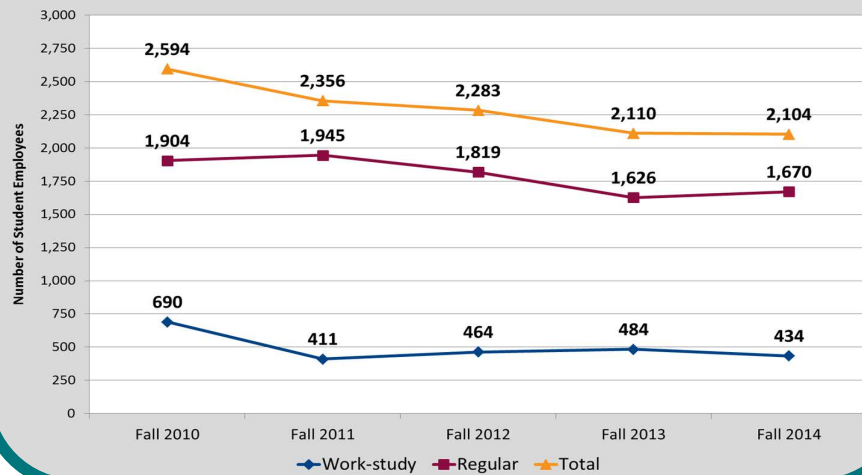

NMSU Data Snippets

Tuesday, August 11, 2015

Student Employees – Las Cruces Campus

Student Employees by Employment Type, Fall 2010 to Fall 2014
New Mexico State University, Las Cruces

Graduate Assistants by Position Type, Fall 2010 to Fall 2014
New Mexico State University, Las Cruces