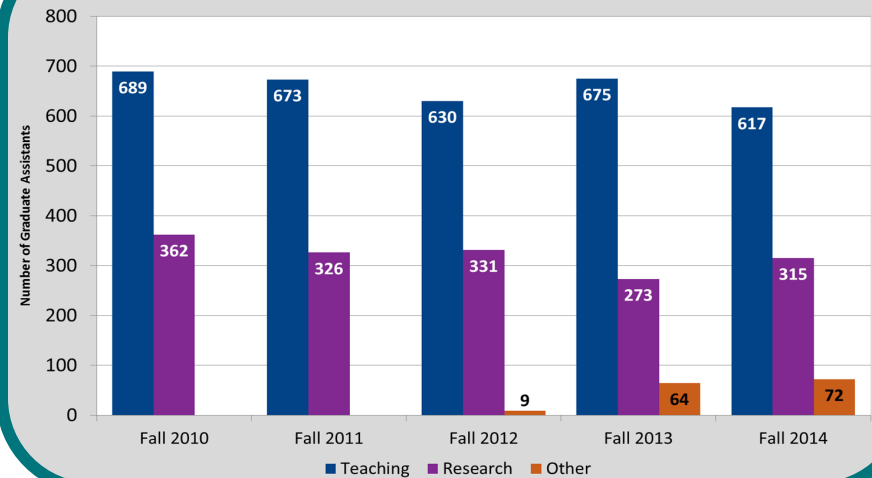

NMSU Data Snippets

Tuesday, August 11, 2015

Student Employees – Las Cruces Campus

Student Employees by Employment Type, Fall 2010 to Fall 2014
New Mexico State University, Las Cruces

Graduate Assistants by Position Type, Fall 2010 to Fall 2014
New Mexico State University, Las Cruces