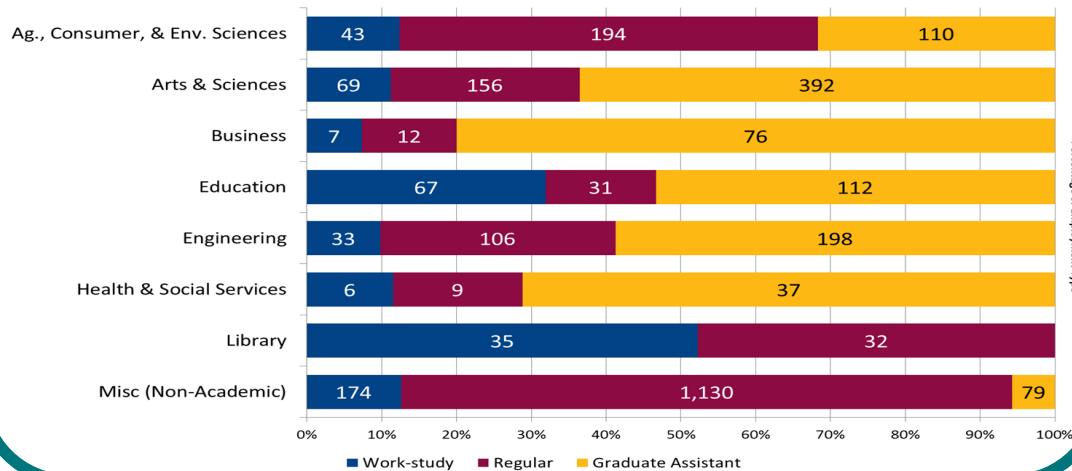

NMSU Data Snippets

Tuesday, August 11, 2015

Student Employees – Las Cruces Campus

Student Employees by Employment Type, Fall 2010 to Fall 2014
New Mexico State University, Las Cruces

Graduate Assistants by Position Type, Fall 2010 to Fall 2014
New Mexico State University, Las Cruces

Student Employees by Employment Type and College, Fall 2014
New Mexico State University, Las Cruces

Las Cruces Agencies for NMSU Work-study Students

- Boys and Girls Club of Las Cruces
- City of Las Cruces Keep Las Cruces Beautiful/LCPD/Codes
- City of Las Cruces Museums
- CLC Utilities Department
- Disability Rights New Mexico
- Dona Ana County Health & Human Services
- Families and Youth, Inc./AmeriCorps
- Institute of Historical Survey Foundation
- La Clinica De Familia
- Las Cruces Hispanic Chamber of Commerce
- Las Cruces Public Schools
- The City of Grants Recreation
- The Southwest Environmental Center