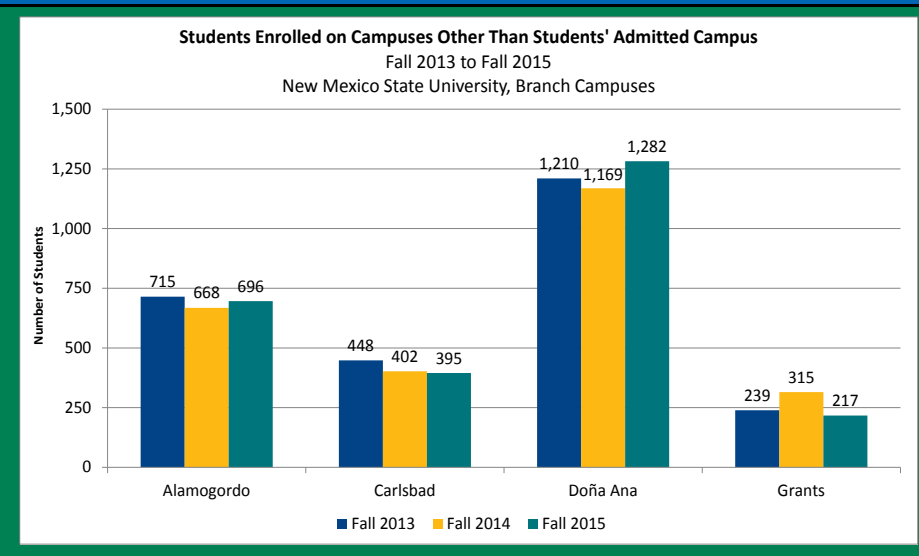

NMSU Data Snippets

Tuesday, September 8, 2015

Preliminary Fall 2015 Student Enrollment, Las Cruces Campus

Other Underrepresented: American Indian, Black, and Hawaiian Pacific; Non-Minority: White, Asian American, Unknown, and International

NMSU Data Snippets

Tuesday, September 8, 2015

Preliminary Fall 2015 Student Enrollment, Branch Campuses

*Includes students coded as early admit, dual credit, early college, and vocational

Source: OIA Census Enrollment Reports (Fall 2015 Preliminary)