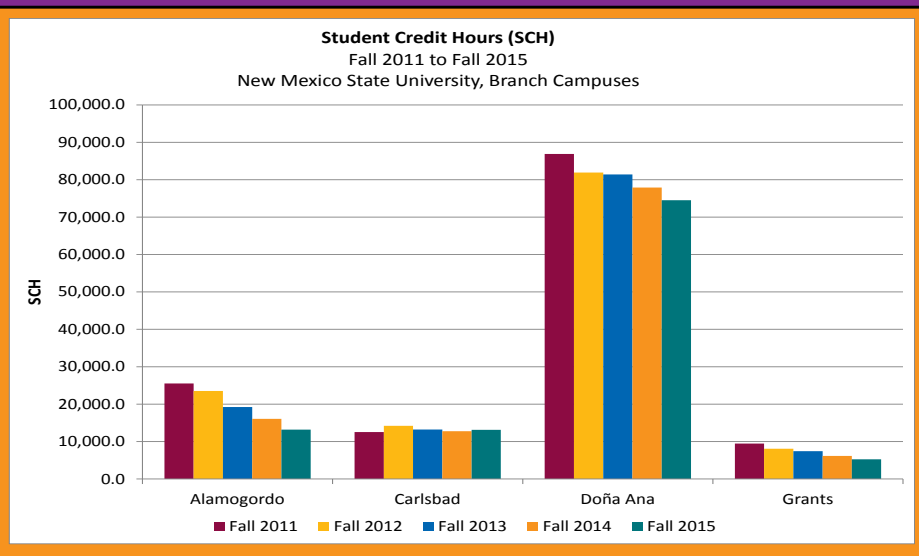

Source: OIA Census Enrollment Reports (Fall 2015 Preliminary)