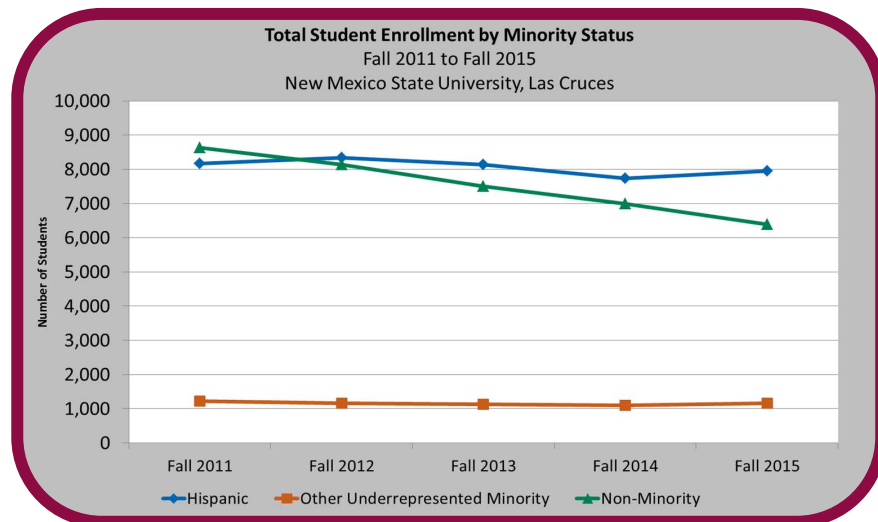

NMSU Data Snippets

Tuesday, September 8, 2015

Preliminary Fall 2015 Student Enrollment, Las Cruces Campus

Other Underrepresented: American Indian, Black, and Hawaiian Pacific; Non-Minority: White, Asian American, Unknown, and International