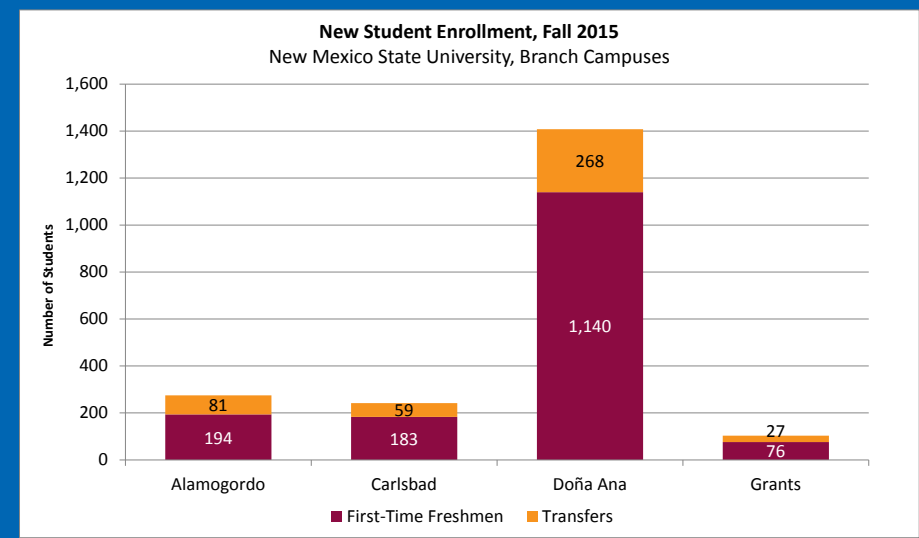

NMSU Data Snippets

Tuesday, September 8, 2015

Preliminary Fall 2015 Student Enrollment, Las Cruces Campus

Other Underrepresented: American Indian, Black, and Hawaiian Pacific; Non-Minority: White, Asian American, Unknown, and International

NMSU Data Snippets

Tuesday, September 8, 2015

Preliminary Fall 2015 Student Enrollment, Branch Campuses

*Includes students coded as early admit, dual credit, early college, and vocational

Source: OIA Census Enrollment Reports (Fall 2015 Preliminary)