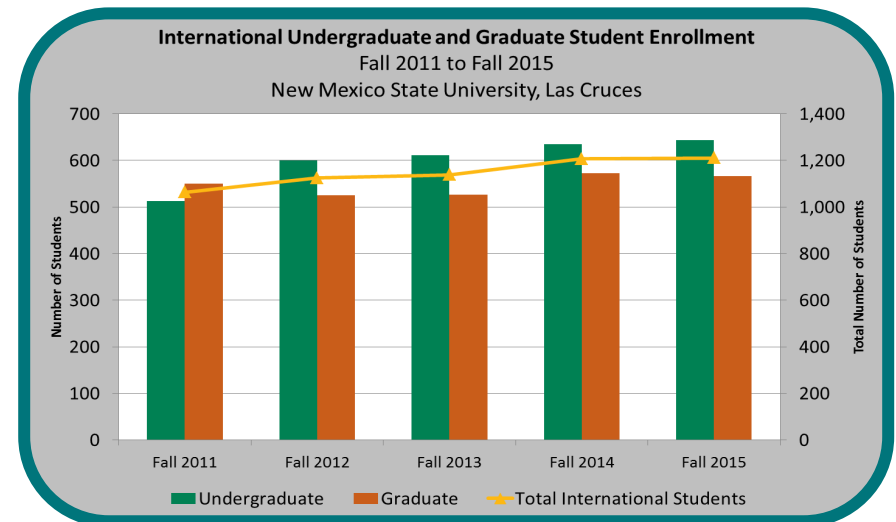

NMSU Data Snippets

Tuesday, September 8, 2015

Preliminary Fall 2015 Student Enrollment, Las Cruces Campus

Other Underrepresented: American Indian, Black, and Hawaiian Pacific; Non-Minority: White, Asian American, Unknown, and International