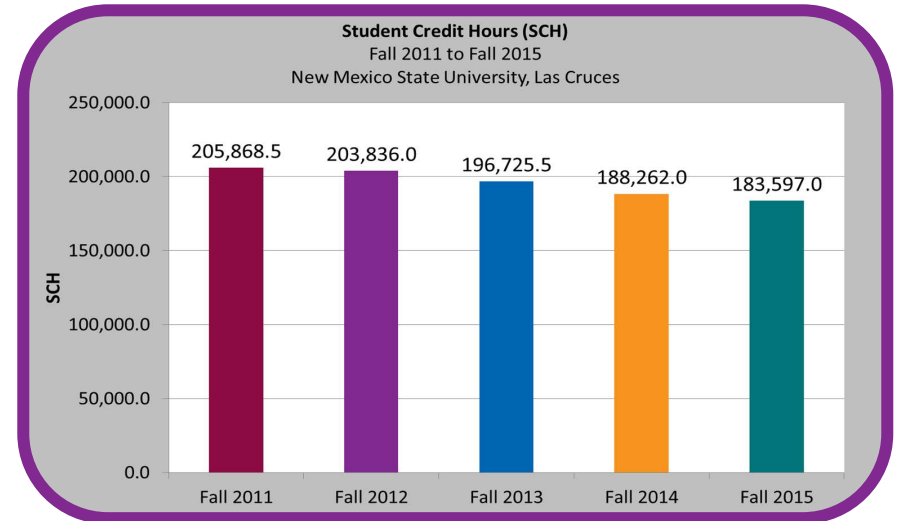

NMSU Data Snippets

Tuesday, September 8, 2015

Preliminary Fall 2015 Student Enrollment, Las Cruces Campus

Other Underrepresented: American Indian, Black, and Hawaiian Pacific; Non-Minority: White, Asian American, Unknown, and International