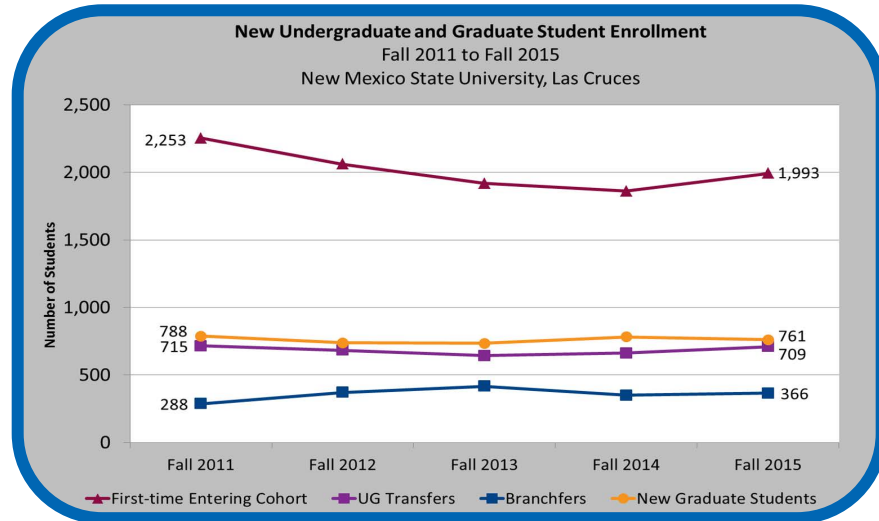

NMSU Data Snippets

Tuesday, September 8, 2015

Preliminary Fall 2015 Student Enrollment, Las Cruces Campus

Other Underrepresented: American Indian, Black, and Hawaiian Pacific; Non-Minority: White, Asian American, Unknown, and International