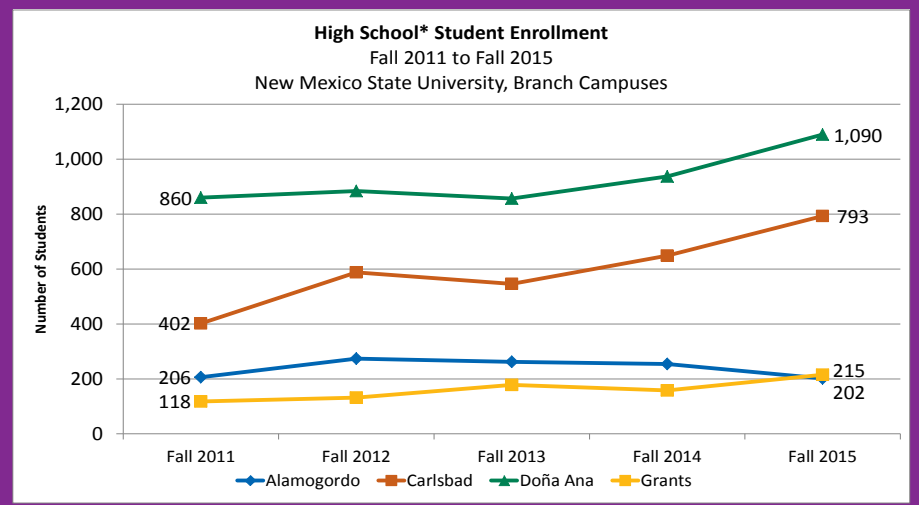

NMSU Data Snippets

Tuesday, September 8, 2015

Preliminary Fall 2015 Student Enrollment, Branch Campuses

*Includes students coded as early admit, dual credit, early college, and vocational