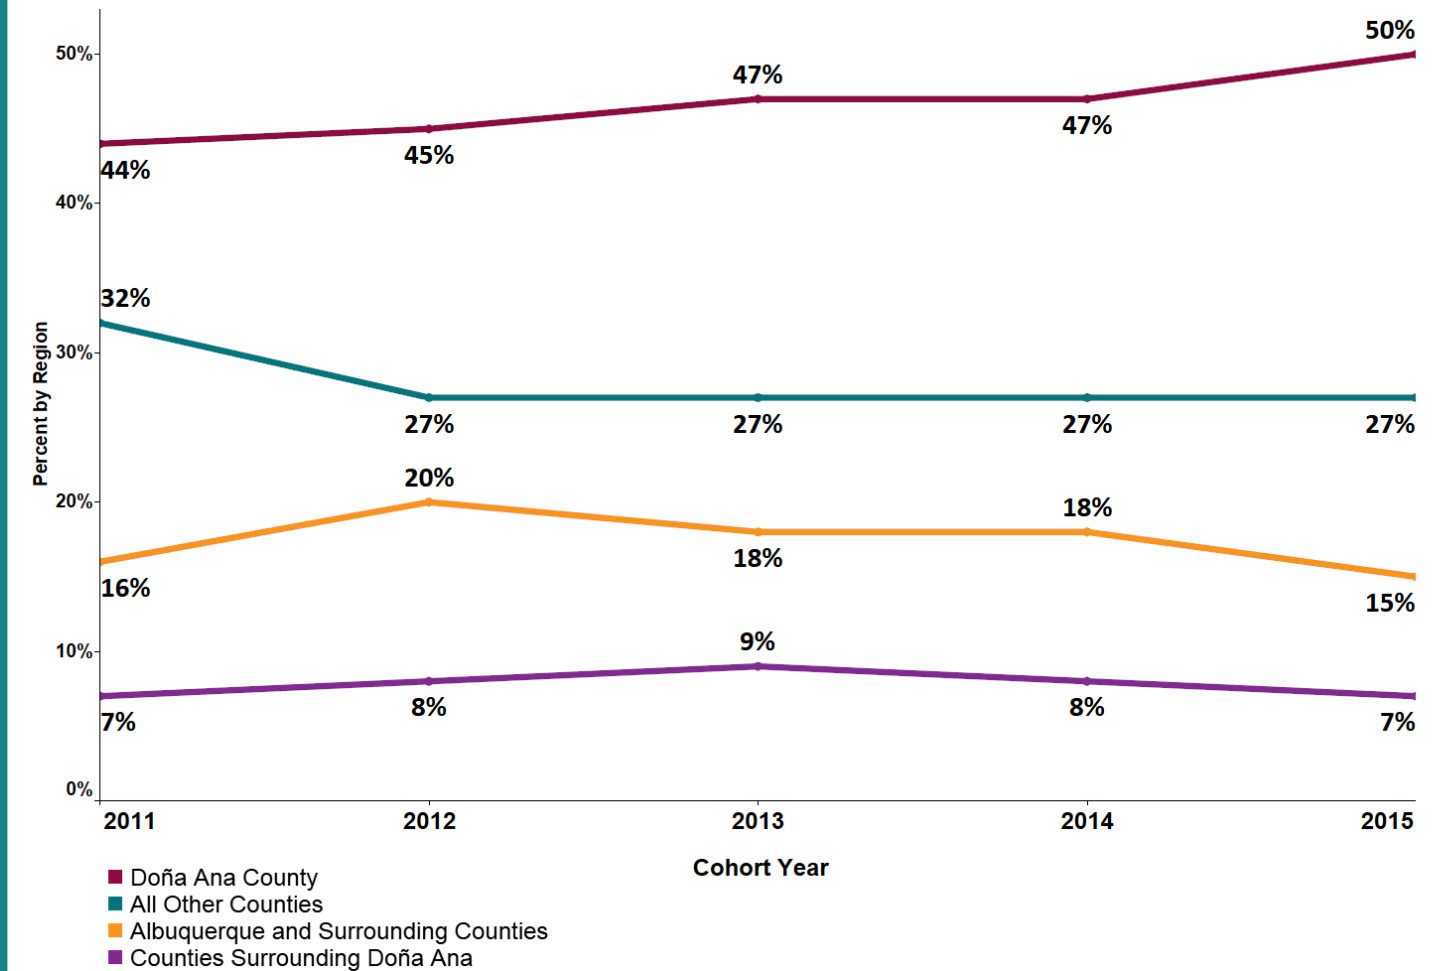

## NMSU Enrollment Trends and the Lottery Scholarship Spring 2016

**NMSU First-Time Degree Seeking Students by Origin 2000-2015**

**NMSU First-Time Entering Cohort by New Mexico Region, 2011-2015**

Lottery Scholarship  
Spring 2016

**32%** of all degree-seeking **Main Campus Undergraduates** had the scholarship.

**69%** of the 2015 **Main Campus Freshmen** cohort received the scholarship in the Spring.

**Lottery Scholarships by NMSU Branch Campus, Spring 2016**