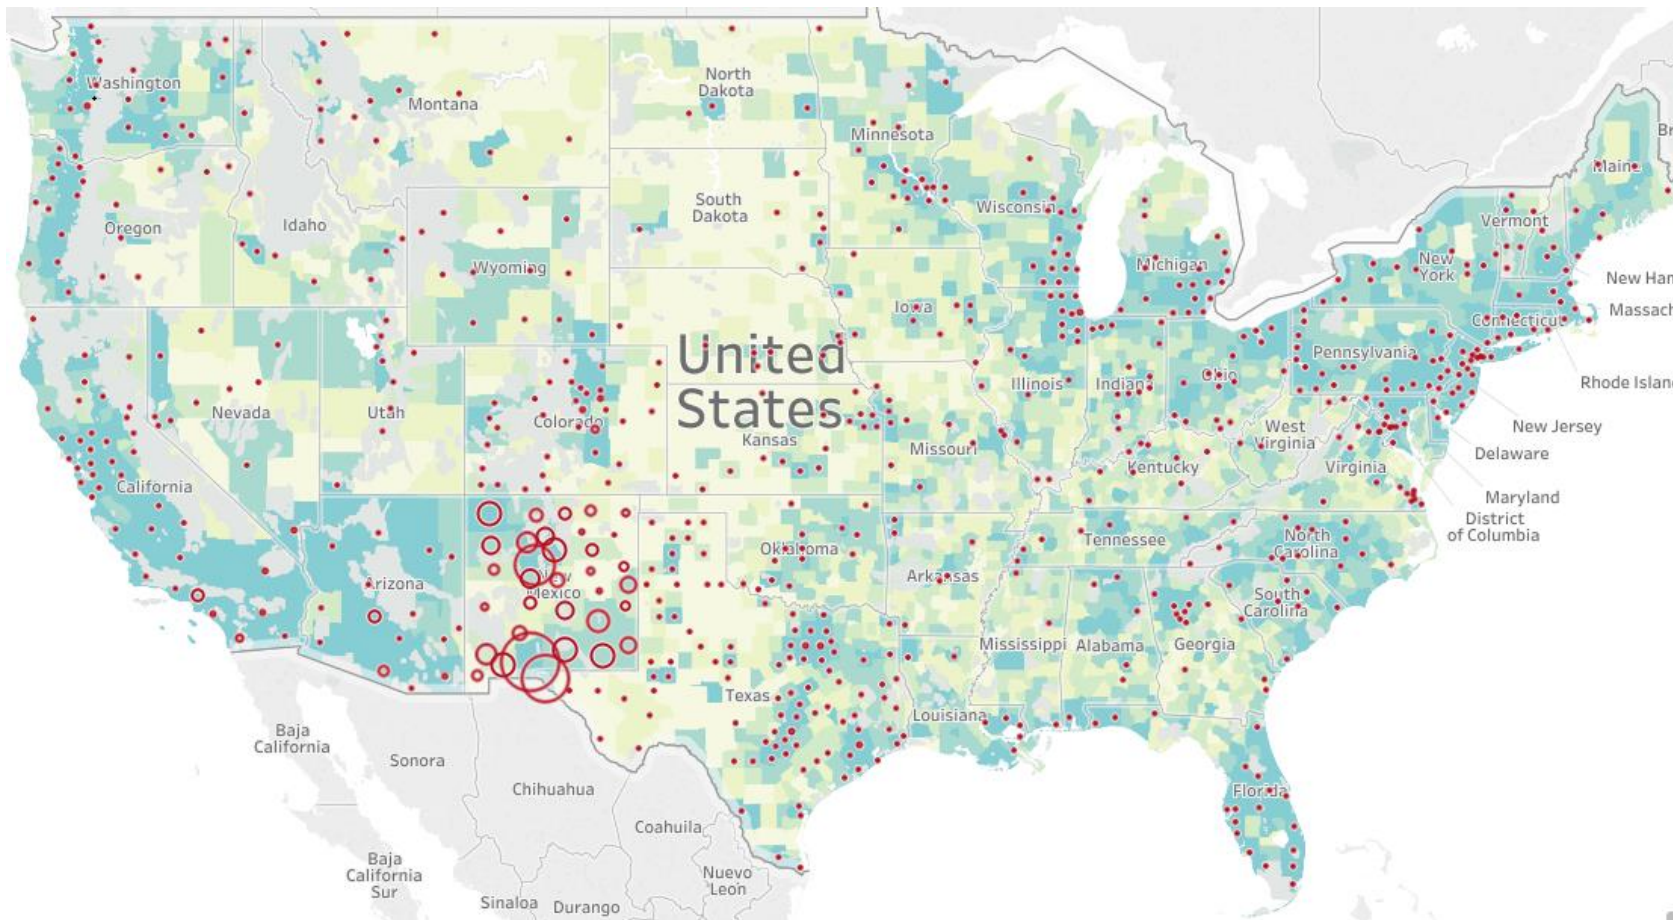

## NMSU Enrollment Trends and the Lottery Scholarship Spring 2016

**NMSU First-Time Degree Seeking Students by Origin 2000-2015**

**NMSU First-Time Entering Cohort by New Mexico Region, 2011-2015**

Lottery Scholarship  
Spring 2016

**32%** of all degree-seeking **Main Campus Undergraduates** had the scholarship.

**69%** of the 2015 **Main Campus Freshmen** cohort received the scholarship in the Spring.

**Lottery Scholarships by NMSU Branch Campus, Spring 2016**