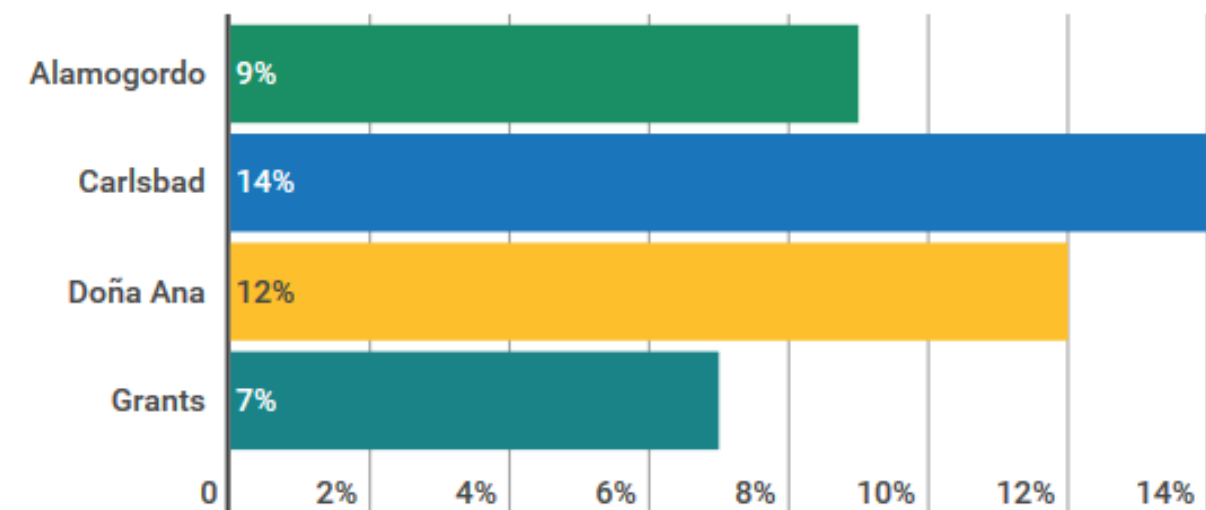

## NMSU Enrollment Trends and the Lottery Scholarship Spring 2016

**NMSU First-Time Degree Seeking Students by Origin 2000-2015**

**NMSU First-Time Entering Cohort by New Mexico Region, 2011-2015**

Lottery Scholarship  
Spring 2016

**32%** of all degree-seeking **Main Campus Undergraduates** had the scholarship.

**69%** of the 2015 **Main Campus Freshmen** cohort received the scholarship in the Spring.

**Lottery Scholarships by NMSU Branch Campus, Spring 2016**