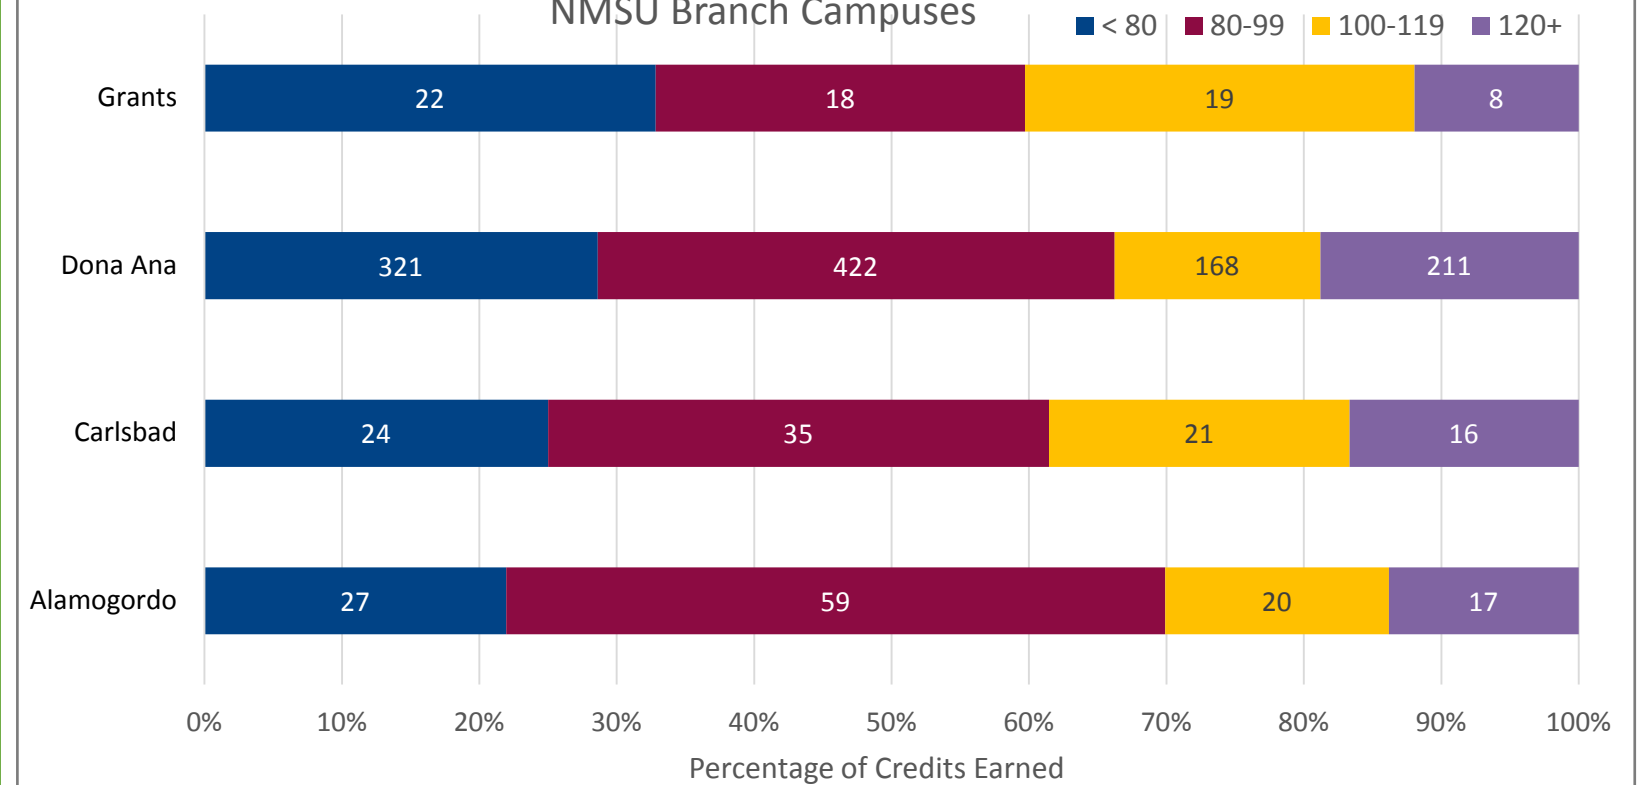

## Graduating Students

NMSU Main Campus, Degrees and Certificates Awarded, 2010-2016

Note: Other\* includes Graduate Certificates and Education Specialists

NMSU Branch Campuses, Degrees and Certificates Awarded, 2010-2016

Credits Earned by Credit Range of Bachelor Degree Recipients, 2016-2017  
NMSU-Las Cruces

Note: Transfers = Outside NMSU, Transitioners = Transfer from NMSU Community Colleges

Credits Earned by Credit Range of Associate Degree Recipients, 2016-2017  
NMSU Branch Campuses