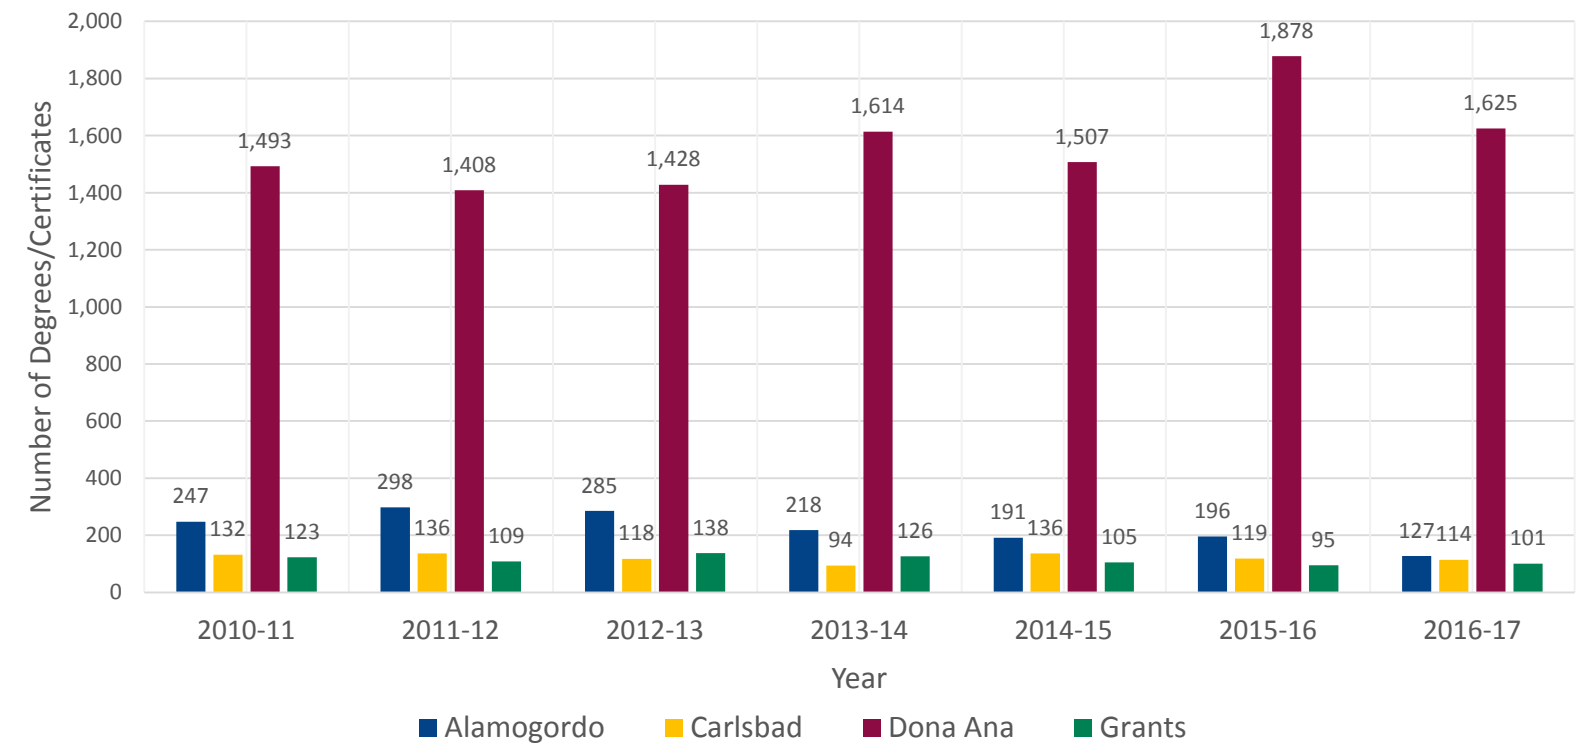

## Graduating Students

NMSU Main Campus, Degrees and Certificates Awarded, 2010-2016

Note: Other\* includes Graduate Certificates and Education Specialists

NMSU Branch Campuses, Degrees and Certificates Awarded, 2010-2016

Credits Earned by Credit Range of Bachelor Degree Recipients, 2016-2017  
NMSU-Las Cruces

Note: Transfers = Outside NMSU, Transitioners = Transfer from NMSU Community Colleges

Credits Earned by Credit Range of Associate Degree Recipients, 2016-2017  
NMSU Branch Campuses