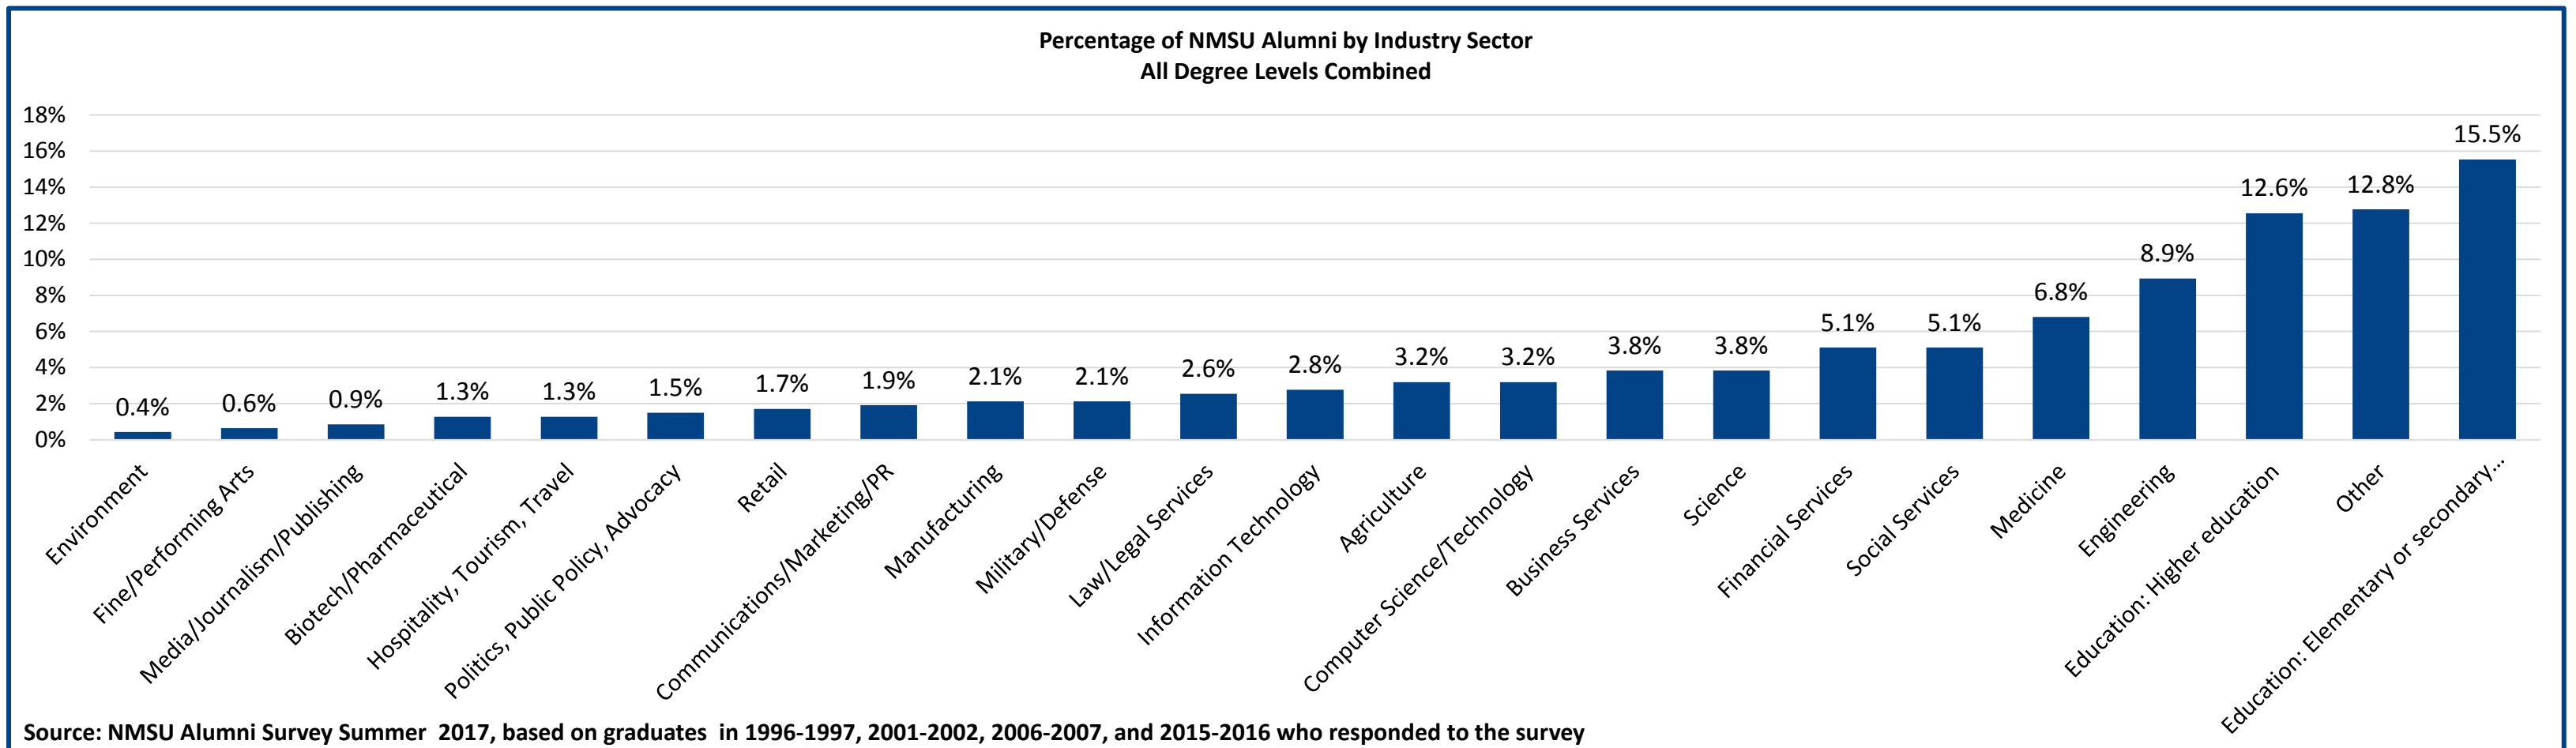

Where are NMSU Alumni Working & How Much are They Making?

Fall 2017 Student Enrollment & 2017 Alumni Survey

NMSU Las Cruces Fall 2016 to Fall 2017 Movement of Students

High School* Student Enrollment

Fall 2011 to Fall 2017

New Mexico State University, Branch Campuses

Students Enrolled on Campuses Other Than Students' Admitted

Campus

Fall 2013 to Fall 2017

New Mexico State University, Branch Campuses

Relation Between Degree Program and Job by Years Alumni Have Been out of School