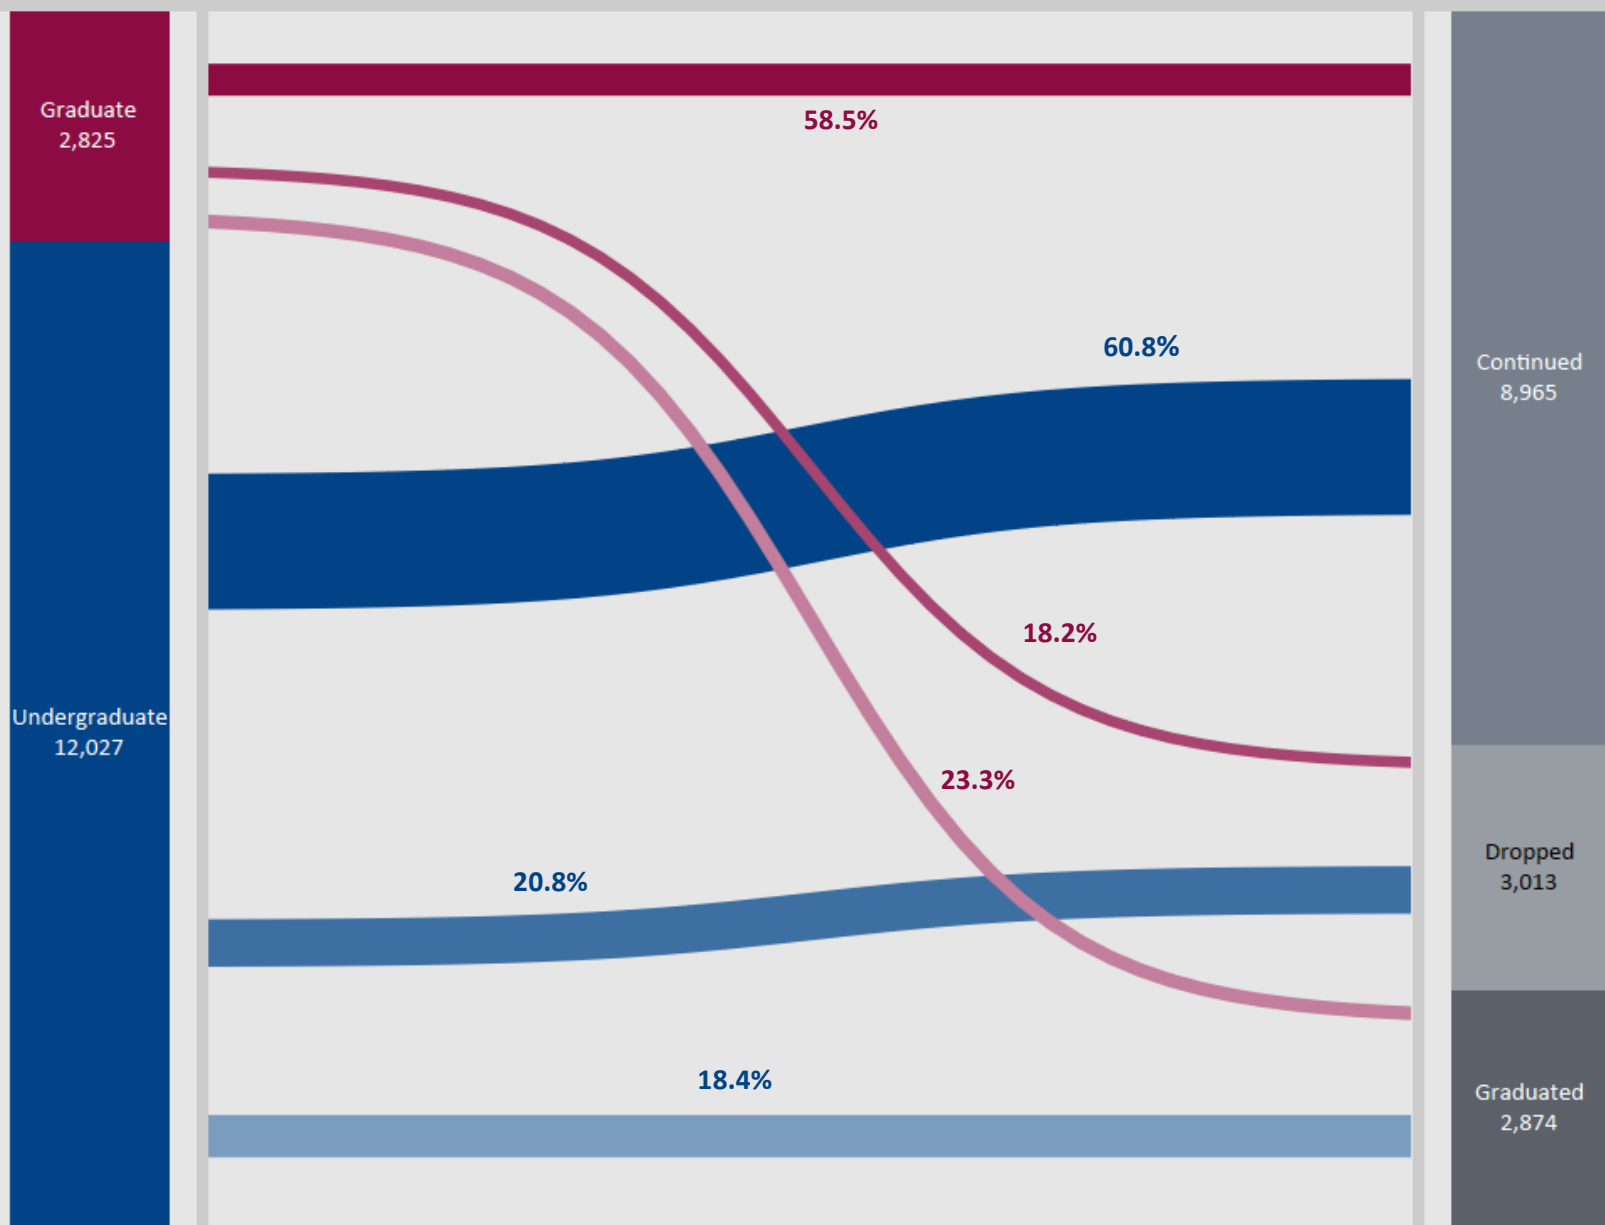

Where are NMSU Alumni Working & How Much are They Making?

Fall 2017 Student Enrollment & 2017 Alumni Survey

NMSU Las Cruces Fall 2016 to Fall 2017 Movement of Students

High School* Student Enrollment

Fall 2011 to Fall 2017

New Mexico State University, Branch Campuses

Students Enrolled on Campuses Other Than Students' Admitted

Campus

Fall 2013 to Fall 2017

New Mexico State University, Branch Campuses

Relation Between Degree Program and Job by Years Alumni Have Been out of School