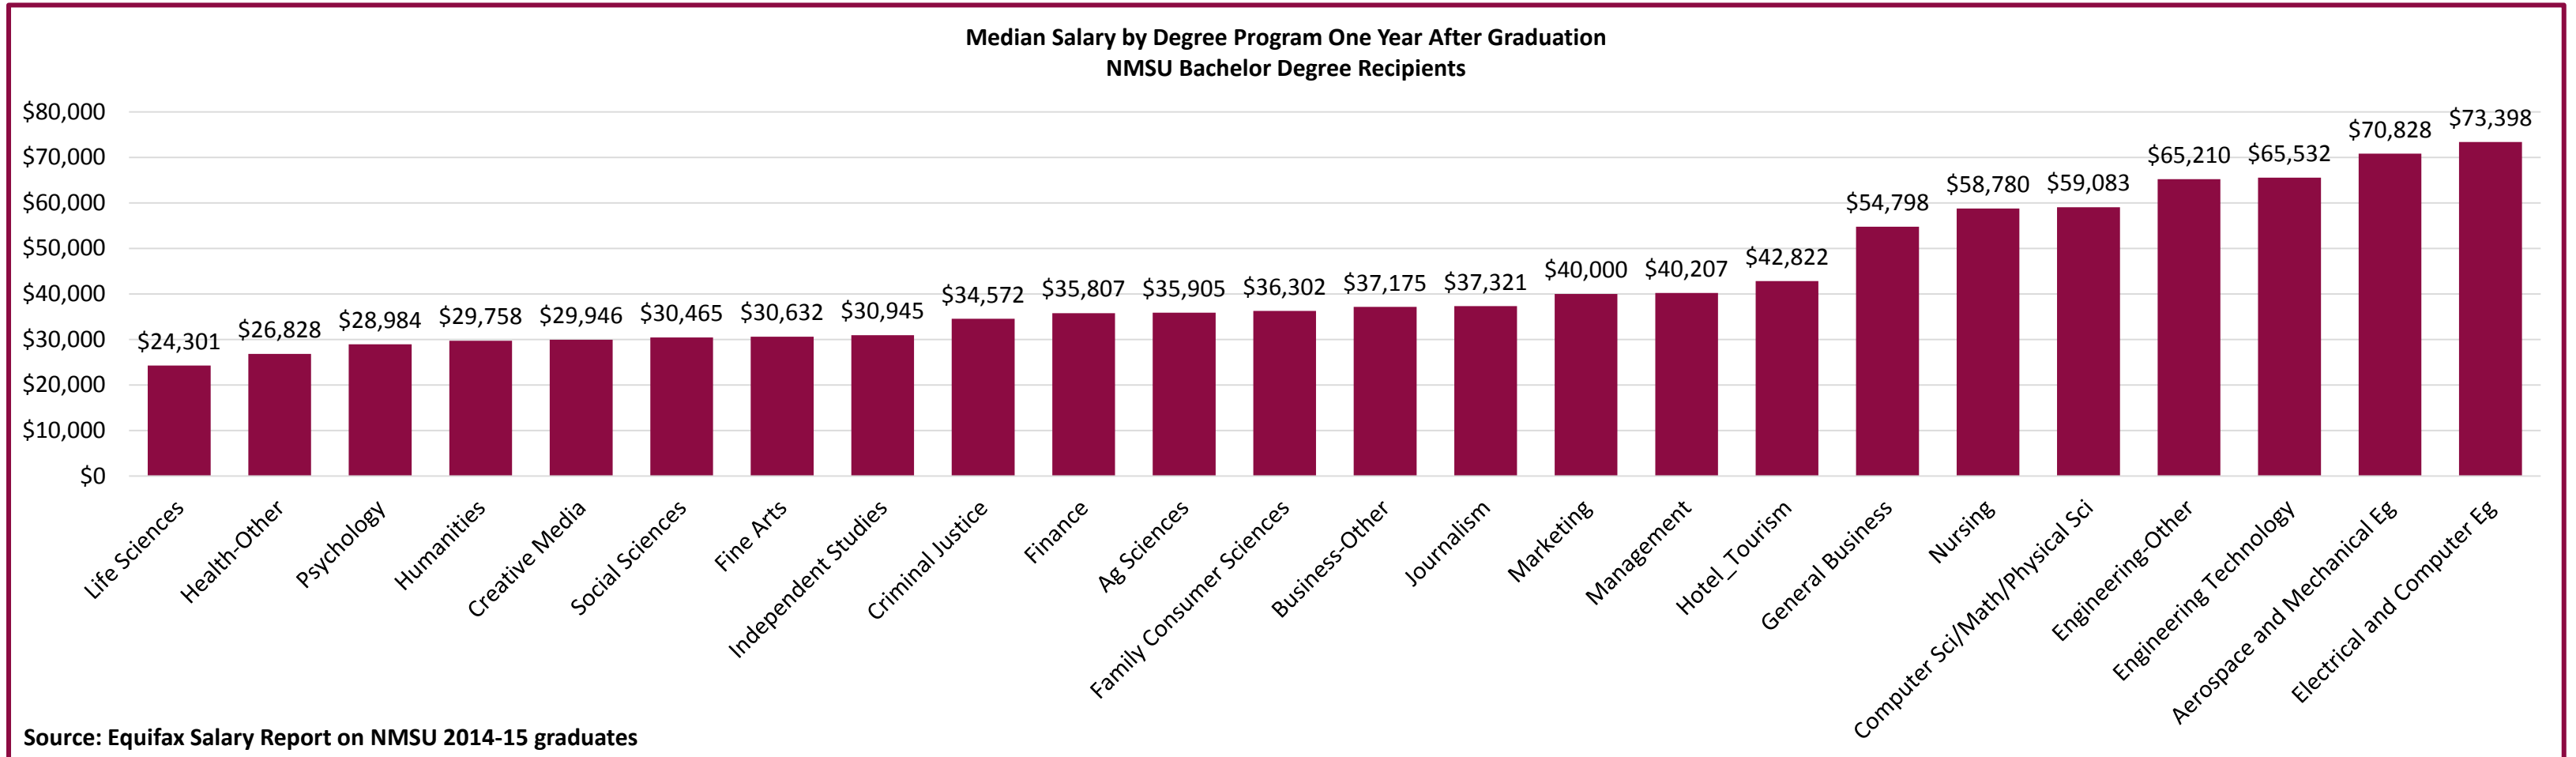

Where are NMSU Alumni Working & How Much are They Making?

Fall 2017 Student Enrollment & 2017 Alumni Survey

NMSU Las Cruces Fall 2016 to Fall 2017 Movement of Students

High School* Student Enrollment

Fall 2011 to Fall 2017

New Mexico State University, Branch Campuses

Students Enrolled on Campuses Other Than Students' Admitted

Campus

Fall 2013 to Fall 2017

New Mexico State University, Branch Campuses

Relation Between Degree Program and Job by Years Alumni Have Been out of School