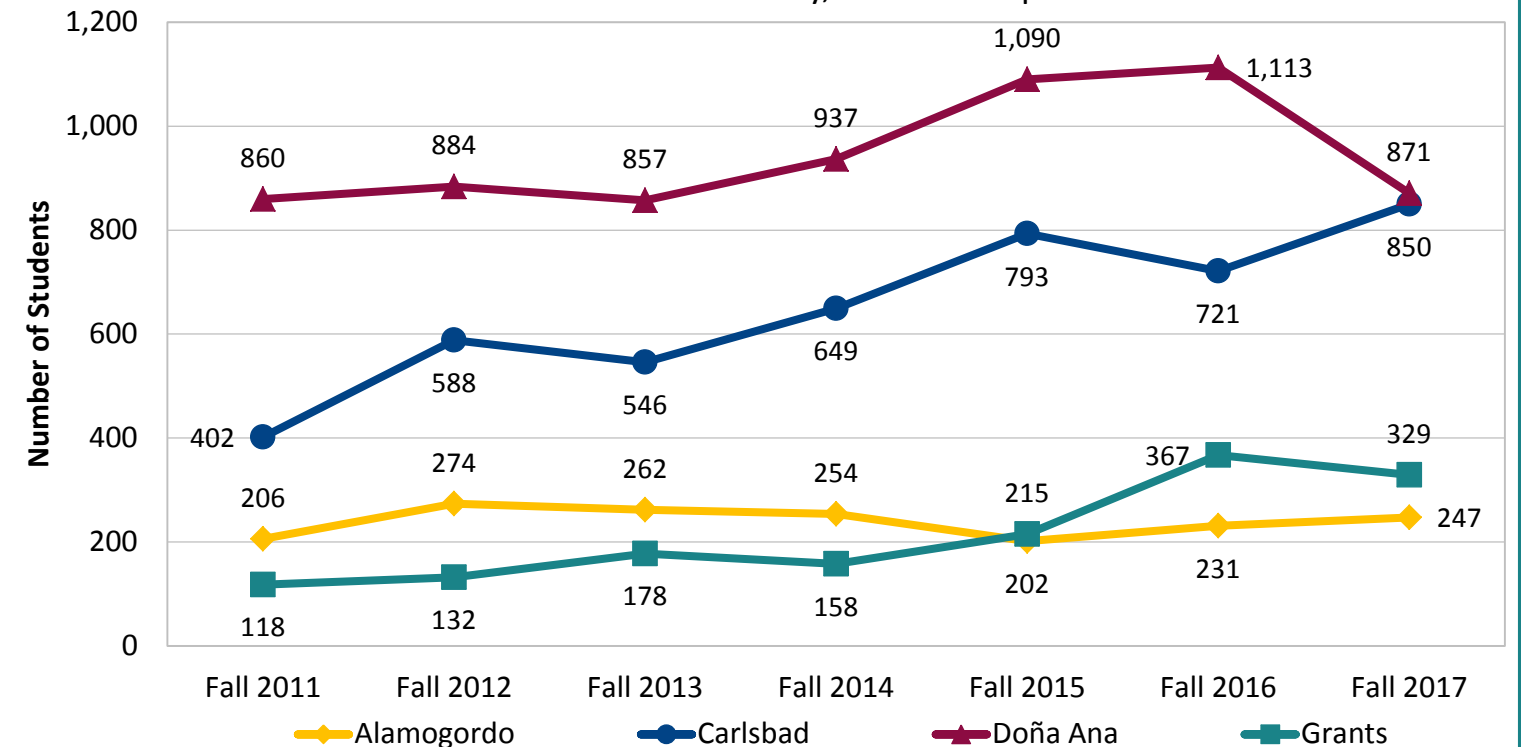

Where are NMSU Alumni Working & How Much are They Making?

Fall 2017 Student Enrollment & 2017 Alumni Survey

NMSU Las Cruces Fall 2016 to Fall 2017 Movement of Students

High School* Student Enrollment

Fall 2011 to Fall 2017

New Mexico State University, Branch Campuses

Students Enrolled on Campuses Other Than Students' Admitted

Campus

Fall 2013 to Fall 2017

New Mexico State University, Branch Campuses

Relation Between Degree Program and Job by Years Alumni Have Been out of School